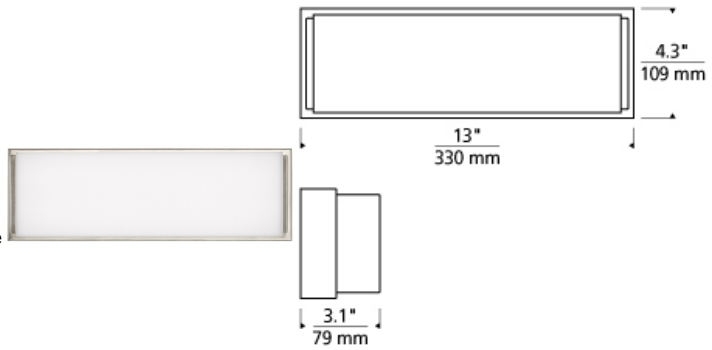

### DESCRIPTION

The sleek Sage LED bath light is purpose-built to provide a beautifully diffused wash of LED illumination perfect for vanity light applications. Pairing its ultra-slim, full-length backplate with its uninterrupted linear diffuser creates a sophisticated, clean, modern aesthetic. High quality, smoothly diffused LED lamping options available in all three scalable sizes let you match the performance of the Sage bath light to your personal preferences. In addition to each Sage bath light fixture being able to be mounted horizontally above a mirror, they also can be mounted vertically flanking a mirror or as a wall sconce light and are fully dimmable for creating the desired ambiance. Includes 25 watt, 1334 delivered lumen, 2700K or 3000K LED module. Mounts horizontally or vertically. ADA compliant. Dimmable with low-voltage electronic dimmer.

### INSTALLATION

This product can mount to either a 4" square electrical box with round plaster ring or an octagonal electrical box (not included).

### ORDERING INFORMATION

700BCSAGW	LENGTH (A)	FINISH	LAMP
	13 13"	C CHROME S SATIN NICKEL	-LED927 LED 90 CRI 2700K 120V -LED927-277 LED 90 CRI 2700K 277V -LED930 LED 90 CRI 300K 120V -LED930-277 LED 90 CRI 300K 277V