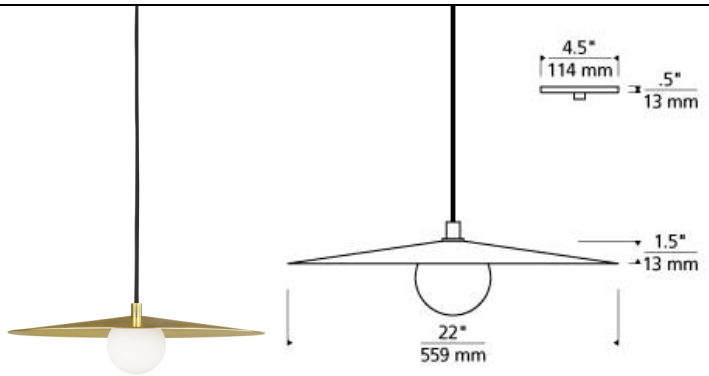

Pirlo Pendant

LED T20

DESCRIPTION

The Pirlo pendant by Tech Lighting contrasts a flattened metal shade with a frosted glass globe, creating the quintessential Mid-Century modern look. The metal shade directs light downward for illuminating surfaces. The shade is scaled at 22" diameter, making this pendant a sharp design piece for your living room, dining room, kitchen, and foyer. Offered in two modern finishes with and without lamp. Lamping options are compatible with most dimmers. Refer to the Dimming Chart for more information. (No Lamp) Rated for rated for (1) 5 watt max. G9 Bi-Pin lamp (Not Included). LED 120 volt 5 watt, 303 delivered lumens, 3000K, LED G9 Bi-Pin lamp. Dimmable with most LED compatible ELV and TRIAC dimmers. Fixture provided with six feet of field-cuttable black cloth cord.

INSTALLATION

This product can mount to either a 4" square electrical box with round plaster ring or an octagon electrical box.

WEIGHT

3.5-3.5lb / 1.59-1.59kg ±

brass
(aged brass not shown) matte black

ORDERING INFORMATION