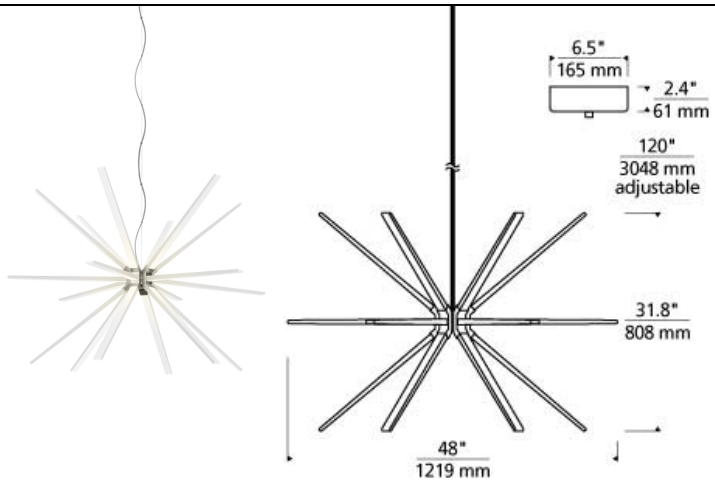

## DESCRIPTION

This quintessential starburst silhouette of the Photon suspension fixture by Tech Lighting is fun and playful while still being tailored and elegant. It can sparkle as the crowning jewel of an ultra-modern decor. Or just as successfully, it can be a dramatic statement piece in contrast to a more classic or eclectic setting. Perfect for living room lighting, dining room lighting or as an entryway light, the solid acrylic arms are squarely faceted to ensure they glow from the integrated LED light source shining from the core. Available in two sizes (34" wide or 48" wide), this modern interpretation of a chandelier is offered in two finish options. Aged Brass finish with a Bronze cord or Satin Nickel finish with a Clear cord. Damp-rated and dimmable. Includes 10' of field-cuttable cable. LED includes (18) 2 watt 2709 total delivered lumens 90 CRI 3000K LED modules. Dimmable with a low-voltage electronic dimmer. 120v.

## WEIGHT

18.5-19lb / 8.39-8.62kg ±

satin nickel

aged brass