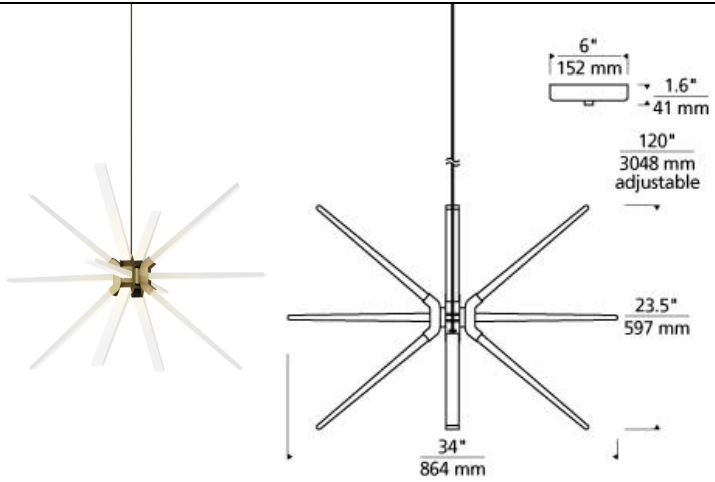

Photon 34 Chandelier

LED

DESCRIPTION

This quintessential starburst silhouette of the Photon suspension fixture by Tech Lighting is fun and playful while still being tailored and elegant. It can sparkle as the crowning jewel of an ultra-modern decor. Or just as successfully, it can be a dramatic statement piece in contrast to a more classic or eclectic setting. Perfect for living room lighting, dining room lighting or as an entryway light, the solid acrylic arms are squarely faceted to ensure they glow from the integrated LED light source shining from the core. Available in two sizes (34" wide or 48" wide), this modern interpretation of a chandelier is offered in two finish options. Aged Brass finish with a Bronze cord or Satin Nickel finish with a Clear cord. Damp-rated and dimmable. Includes 10' of field-cuttable cable. LED includes (12) 2 watt 1725 total delivered lumens 90 CRI 3000K LED modules. Dimmable with a low-voltage electronic dimmer. 120v.

WEIGHT

9-9.5lb / 4.08-4.31kg ±

aged brass

satin nickel

ORDERING INFORMATION

700PHT34 FINISH

LAMP

R AGED BRASS
S SATIN NICKEL