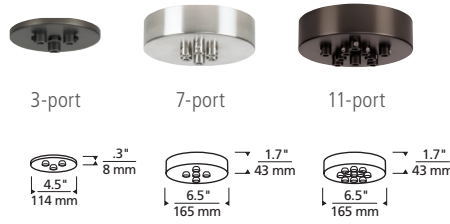

This highly customizable pendant allows for a wide range of vibrant color cords, LED lamping options and clean finishes. The Mina is comprised of an elegant sphere made of pure optic crystal that has been laser etched to create a mysterious yet beautiful internal floating orb. When illuminated by the downward firing LED hidden within the socket, the inner orb glows beautifully from within producing a punch of task light onto surfaces below. The Mina can be configured into a multiport chandelier in either 3-Light, 7-Light or 11-Light versions making the multi-port chandelier an ideal tool for lighting designers.

SPECIFICATIONS

FIXTURE HEIGHT	7.6"
FIXTURE DIAMETER	5.0"
WEIGHT	9.3 lbs
CORD LENGTH	144"
DELIVERED LUMENS	200 each
WATTS	9 each
VOLTAGE	120V
DIMMING	ELV, Triac
LIGHT DISTRIBUTION	Omnidirectional
MOUNTING OPTIONS	4" square or octagon electrical box
CCT	3000K, 2200K or Warm Color Dimming 3000K-2200K LED module
CRI	90+
GENERAL LISTING	ETL
FIELD SERVICABLE LED	Yes
CONSTRUCTION	Aluminum, Optic Crystal
FINISH	Aged Brass, Black, Satin Nickel
LED LIFETIME	50,000 to L70
WARRANTY	5 years

1-LIGHT PENDANT

LOCUS ACCESSORY

3-LIGHT CHANDELIER

7-LIGHT CHANDELIER

11-LIGHT CHANDELIER

MULTI-PORT CANOPY OPTIONS

Mount to a standard 4" junction box with round plaster ring (provided by electrician).

700TDMRD	SIZE	CANOPY	FINISH
3	3-PORT	T METAL	R AGED BRASS
7	7-PORT		Z ANTIQUE BRONZE
11	11-PORT		B BLACK
			S SATIN NICKEL
			W WHITE