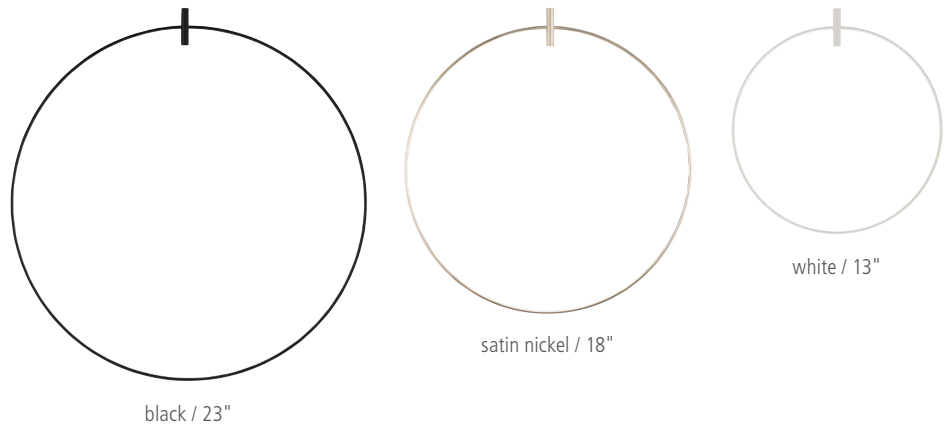

LOCUS ACCESSORY OPTIONS

Available in three sizes, this clean, circular accessory adds dimension and scale as it frames Tech Lighting's socket and cord style pendants including Mina, SoCo and Alva (sold separately).

700LOCUSR	SIZE	CANOPY FINISH
13	13" SMALL	R AGED BRASS
18	18" MEDIUM	B BLACK
23	23" LARGE	S SATIN NICKEL
		W WHITE