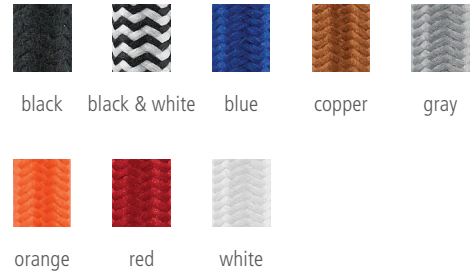

CORD COLOR OPTIONS