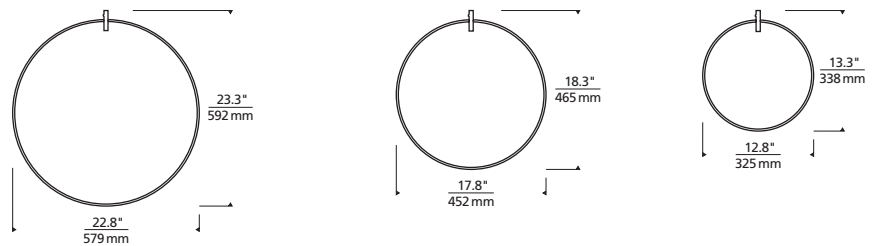

SPECIFICATIONS

FIXTURE HEIGHT	7.6"
FIXTURE DIAMETER	5.0"
WEIGHT	9.3 lbs
CORD LENGTH	144"
DELIVERED LUMENS	200 each
WATTS	9 each
VOLTAGE	120V
DIMMING	ELV, Triac
LIGHT DISTRIBUTION	Omnidirectional
MOUNTING OPTIONS	4" square or octagon electrical box
CCT	3000K, 2200K or Warm Color Dimming 3000K-2200K LED module
CRI	90+
GENERAL LISTING	ETL
FIELD SERVICABLE LED	Yes
CONSTRUCTION	Aluminum, Optic Crystal
FINISH	Aged Brass, Black, Satin Nickel
LED LIFETIME	50,000 to L70
WARRANTY	5 years

700LOCUSR	SIZE	CANOPY FINISH
13	13" SMALL	R AGED BRASS
18	18" MEDIUM	B BLACK
23	23" LARGE	S SATIN NICKEL
		W WHITE

ORDERING INFORMATION

700TDMINAP	SIZE	COLOR	CORD COLOR	HARDWARE FINISH	LAMP
	1 1-LIGHT PENDANT	C CLEAR	B BLACK	R AGED BRASS	-LEDWD LED 90 CRI WARM COLOR DIMMING 3000-2200K 120V
	3 3-LIGHT CHANDELIER		I BLACK & WHITE	B BLACK	-LED922 LED 90 CRI 2200K 120V
	7 7-LIGHT CHANDELIER		U BLUE	S SATIN NICKEL	-LED930 LED 90 CRI 3000K 120V
	11 11-LIGHT CHANDELIER		P COPPER		
			Y GRAY		
			O ORANGE		
			R RED		
			W WHITE		