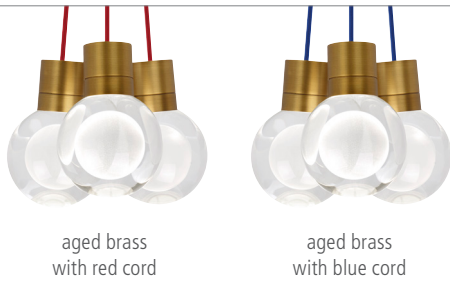

This highly customizable pendant allows for a wide range of vibrant color cords, LED lamping options and clean finishes. The Mina is comprised of an elegant sphere made of pure optic crystal that has been laser etched to create a mysterious yet beautiful internal floating orb. When illuminated by the downward firing LED hidden within the socket, the inner orb glows beautifully from within producing a punch of task light onto surfaces below. The Mina can be configured into a multiport chandelier in either 3-Light, 7-Light or 11-Light versions making the multi-port chandelier an ideal tool for lighting designers.

Product features

- 3 finish options
- Fully dimmable LED lamping options to create the desired ambiance
- 9 watt, 200 delivered lumen, 3000K, 2200K or warm color dimming 3000K-2200K LED module
- Dimmable with low-voltage electronic or triac dimmer
- 11 cord color options
- Available in 1-Light Pendant, 3-Light, 7-Light and 11-Light Chandelier
- Locus Accessory and Swag Hook options sold separately
- Includes a 4.5" matching canopy
- 5 year warranty

SPECIFICATIONS

FIXTURE HEIGHT	7.6"
FIXTURE DIAMETER	5.0"
WEIGHT	9.3 lbs
CORD LENGTH	144"
DELIVERED LUMENS	200 each
WATTS	9 each
VOLTAGE	120V
DIMMING	ELV, Triac
LIGHT DISTRIBUTION	Omnidirectional
MOUNTING OPTIONS	4" square or octagon electrical box
CCT	3000K, 2200K or Warm Color Dimming 3000K-2200K LED module
CRI	90+
GENERAL LISTING	ETL
FIELD SERVICABLE LED	Yes
CONSTRUCTION	Aluminum, Optic Crystal
FINISH	Aged Brass, Black, Satin Nickel
LED LIFETIME	50,000 to L70
WARRANTY	5 years

1-LIGHT PENDANT

LOCUS ACCESSORY

3-LIGHT CHANDELIER

7-LIGHT CHANDELIER

11-LIGHT CHANDELIER

MULTI-PORT CANOPY OPTIONS

Mount to a standard 4" junction box with round plaster ring (provided by electrician).

700TDMRD	SIZE	CANOPY	FINISH
3	3-PORT	T METAL	R AGED BRASS
7	7-PORT		Z ANTIQUE BRONZE
11	11-PORT		B BLACK
			S SATIN NICKEL
			W WHITE