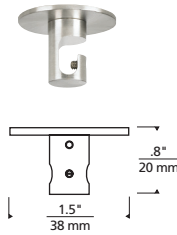

SWAG HOOK OPTION

Use as a creative tool to gracefully change a pendant's point of suspension from the mounting canopy to any point on the ceiling. Order one for each pendant.

700TDSWG	FINISH
R	AGED BRASS
Z	ANTIQUÉ BRONZE
B	BLACK
S	SATIN NICKEL
W	WHITE