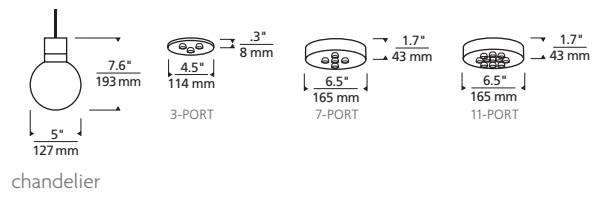

This highly customizable pendant allows for a wide range of vibrant color cords, LED lamping options and clean finishes. The Mina is comprised of an elegant sphere made of pure optic crystal that has been laser etched to create a mysterious yet beautiful internal floating orb. When illuminated by the downward firing LED hidden within the socket, the inner orb glows beautifully from within producing a punch of task light onto surfaces below. The Mina can be configured into a multiport chandelier in either 3-Light, 7-Light or 11-Light versions making the multi-port chandelier an ideal tool for lighting designers.

SPECIFICATIONS

FIXTURE HEIGHT	7.6"
FIXTURE DIAMETER	5.0"
WEIGHT	9.3 lbs
CORD LENGTH	144"
DELIVERED LUMENS	200 each
WATTS	9 each
VOLTAGE	120V
DIMMING	ELV, Triac
LIGHT DISTRIBUTION	Omnidirectional
MOUNTING OPTIONS	4" square or octagon electrical box
CCT	3000K, 2200K or Warm Color Dimming 3000K-2200K LED module
CRI	90+
GENERAL LISTING	ETL
FIELD SERVICABLE LED	Yes
CONSTRUCTION	Aluminum, Optic Crystal
FINISH	Aged Brass, Black, Satin Nickel
LED LIFETIME	50,000 to L70
WARRANTY	5 years

700LOCUSR	SIZE	CANOPY FINISH
13	13" SMALL	R AGED BRASS
18	18" MEDIUM	B BLACK
23	23" LARGE	S SATIN NICKEL
		W WHITE

ORDERING INFORMATION

700TDMINAP	SIZE	COLOR	CORD COLOR	HARDWARE FINISH	LAMP
	1 1-LIGHT PENDANT	C CLEAR	B BLACK	R AGED BRASS	-LEDWD LED 90 CRI WARM COLOR DIMMING 3000-2200K 120V
	3 3-LIGHT CHANDELIER		I BLACK & WHITE	B BLACK	-LED922 LED 90 CRI 2200K 120V
	7 7-LIGHT CHANDELIER		U BLUE	S SATIN NICKEL	-LED930 LED 90 CRI 3000K 120V
	11 11-LIGHT CHANDELIER		P COPPER		
			Y GRAY		
			O ORANGE		
			R RED		
			W WHITE		