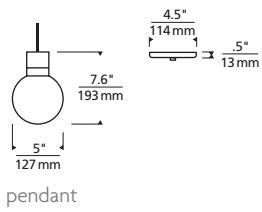

This highly customizable pendant allows for a wide range of vibrant color cords, LED lamping options and clean finishes. The Mina is comprised of an elegant sphere made of pure optic crystal that has been laser etched to create a mysterious yet beautiful internal floating orb. When illuminated by the downward firing LED hidden within the socket, the inner orb glows beautifully from within producing a punch of task light onto surfaces below. The Mina can be configured into a multiport chandelier in either 3-Light, 7-Light or 11-Light versions making the multi-port chandelier an ideal tool for lighting designers.

SPECIFICATIONS

FIXTURE HEIGHT	7.6"
FIXTURE DIAMETER	5.0"
WEIGHT	9.3 lbs
CORD LENGTH	144"
DELIVERED LUMENS	200 each
WATTS	9 each
VOLTAGE	120V
DIMMING	ELV, Triac
LIGHT DISTRIBUTION	Omnidirectional
MOUNTING OPTIONS	4" square or octagon electrical box
CCT	3000K, 2200K or Warm Color Dimming 3000K-2200K LED module
CRI	90+
GENERAL LISTING	ETL
FIELD SERVICABLE LED	Yes
CONSTRUCTION	Aluminum, Optic Crystal
FINISH	Aged Brass, Black, Satin Nickel
LED LIFETIME	50,000 to L70
WARRANTY	5 years

700LOCUSR	SIZE	CANOPY FINISH
13	13" SMALL	R AGED BRASS
18	18" MEDIUM	B BLACK
23	23" LARGE	S SATIN NICKEL
		W WHITE

ORDERING INFORMATION

700TDMINAP	SIZE	COLOR	CORD COLOR	HARDWARE FINISH	LAMP
	1 1-LIGHT PENDANT	C CLEAR	B BLACK	R AGED BRASS	-LEDWD LED 90 CRI WARM COLOR DIMMING 3000-2200K 120V
	3 3-LIGHT CHANDELIER		I BLACK & WHITE	B BLACK	-LED922 LED 90 CRI 2200K 120V
	7 7-LIGHT CHANDELIER		U BLUE	S SATIN NICKEL	-LED930 LED 90 CRI 3000K 120V
	11 11-LIGHT CHANDELIER		P COPPER		
			Y GRAY		
			O ORANGE		
			R RED		
			W WHITE		