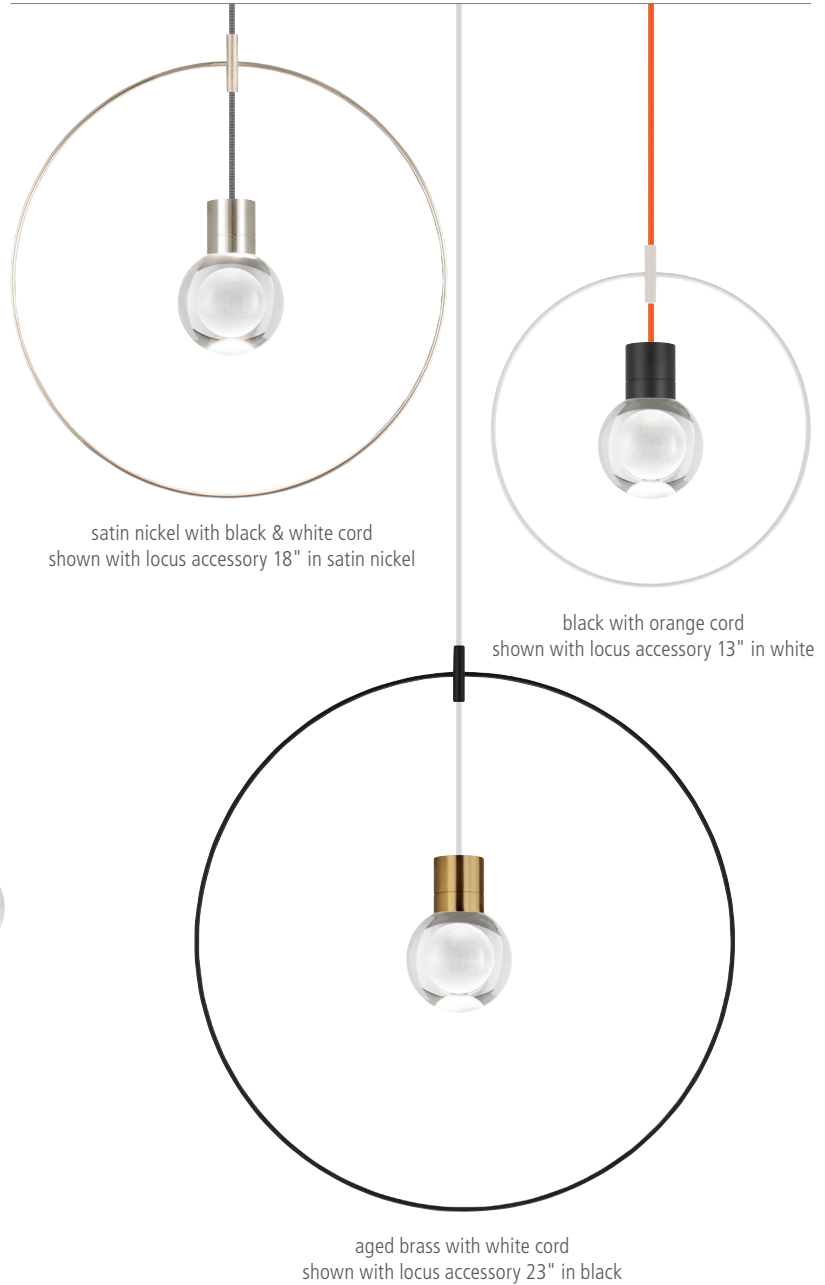

This highly customizable pendant allows for a wide range of vibrant color cords, LED lamping options and clean finishes. The Mina is comprised of an elegant sphere made of pure optic crystal that has been laser etched to create a mysterious yet beautiful internal floating orb. When illuminated by the downward firing LED hidden within the socket, the inner orb glows beautifully from within producing a punch of task light onto surfaces below. The Mina can be configured into a multiport chandelier in either 3-Light, 7-Light or 11-Light versions making the multi-port chandelier an ideal tool for lighting designers.

Product features

- 3 finish options
- Fully dimmable LED lamping options to create the desired ambiance
- 9 watt, 200 delivered lumen, 3000K, 2200K or warm color dimming 3000K-2200K LED module
- Dimmable with low-voltage electronic or triac dimmer
- 11 cord color options
- Available in 1-Light Pendant, 3-Light, 7-Light and 11-Light Chandelier
- Locus Accessory and Swag Hook options sold separately
- Includes a 4.5" matching canopy
- 5 year warranty

SPECIFICATIONS

FIXTURE HEIGHT	7.6"
FIXTURE DIAMETER	5.0"
WEIGHT	9.3 lbs
CORD LENGTH	144"
DELIVERED LUMENS	200 each
WATTS	9 each
VOLTAGE	120V
DIMMING	ELV, Triac
LIGHT DISTRIBUTION	Omnidirectional
MOUNTING OPTIONS	4" square or octagon electrical box
CCT	3000K, 2200K or Warm Color Dimming 3000K-2200K LED module
CRI	90+
GENERAL LISTING	ETL
FIELD SERVICABLE LED	Yes
CONSTRUCTION	Aluminum, Optic Crystal
FINISH	Aged Brass, Black, Satin Nickel
LED LIFETIME	50,000 to L70
WARRANTY	5 years

1-LIGHT PENDANT

LOCUS ACCESSORY

3-LIGHT CHANDELIER

7-LIGHT CHANDELIER

11-LIGHT CHANDELIER

MULTI-PORT CANOPY OPTIONS

Mount to a standard 4" junction box with round plaster ring (provided by electrician).

700TDMRD	SIZE	CANOPY	FINISH
3	3-PORT	T METAL	R AGED BRASS
7	7-PORT		Z ANTIQUE BRONZE
11	11-PORT		B BLACK
			S SATIN NICKEL
			W WHITE