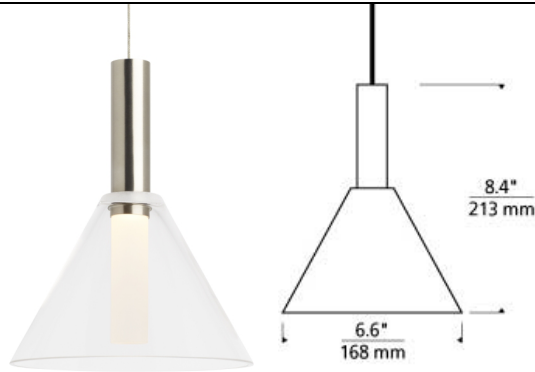

Mezz Pendant

LED T20

DESCRIPTION

The Mezz pendant light by Tech Lighting is simply handsome featuring a sleek modern canonical shape and tipped sabre. At its core sits a cylindrical acrylic diffuser, providing a glare-free lighting experience in any space. Modest in size the Mezz scales at 7.4" in height and 6.6" in width making it ideal for kitchen island task lighting, bedroom lighting flanking two end tables or hallways. The Mezz is available in two on trend color options, Clear and Transparent Smoke and two sleek finishes, Satin Nickel and Matte Black. A high powered integrated LED lamp provides ample amounts of light onto surfaces below. The Mezz is fully dimmable to create the desired ambiance in your unique space. Ships with 8 watt, 336 delivered lumens, 3000K LED module. Dimmable with Low-Voltage electronic dimmer. Ships with 6 feet of field cuttable cable.