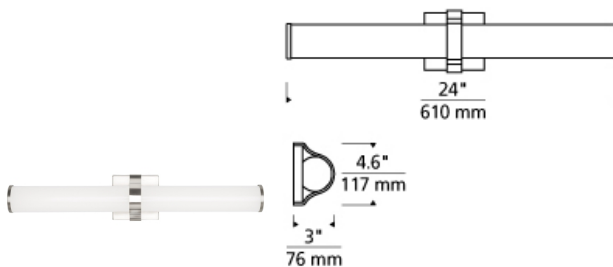

Lynk 24 Bath

LED ADA T20

DESCRIPTION

A sleek metal band and matching die cast end caps of the Lynk 24 LED bath vanity light from Tech Lighting embrace a rounded acrylic shade to seamlessly blends traditional and contemporary design. High CRI LEDs are used to provide the superior light quality necessary for vanity applications. LED includes 24 watt 1300 lumen 90 CRI 3000K LED module. Dimmable with a low-voltage electronic dimmer. Mounts vertically or horizontally. ADA compliant.

WEIGHT

3-3.5lb / 1.36-1.59kg ±

antique bronze

chrome

satın nickel

ORDERING INFORMATION

700BCLYK LENGTH (A)	FINISH	LAMP
24 24"	Z BRONZE C CHROME S SATIN NICKEL	-LED930 INTEGRATED LED 90 CRI 3000K 120V -LED930-277 INTEGRATED LED 90 CRI 3000K 277V