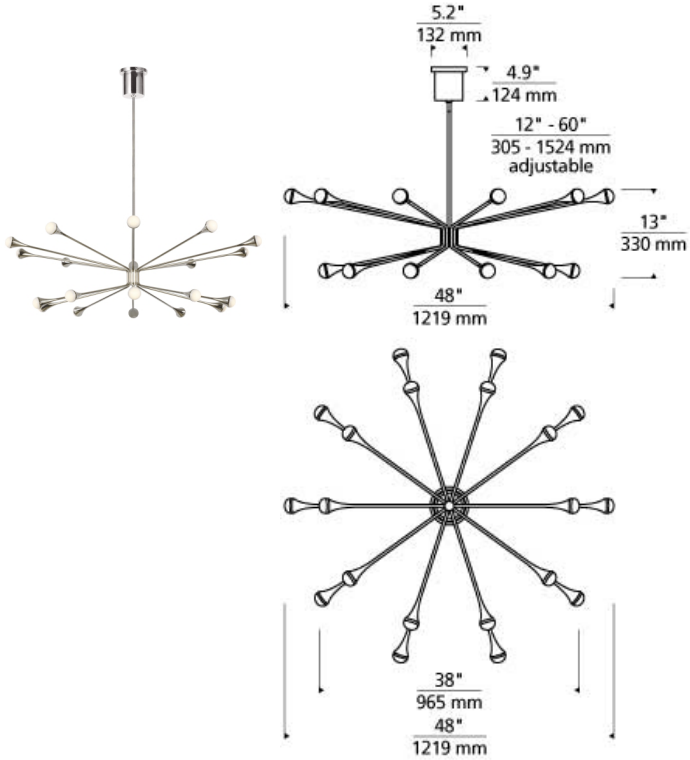

# Lody 20-Light Chandelier

LED

## DESCRIPTION

This Mid-Century Modern-inspired family, Lody by Tech Lighting, recreates a retro look with contemporary appeal. This Lody chandelier features 20 orbed diffusers mounted at the ends of flared arms to create two rings of up and down LED illumination. Offered in three clean finishes, aged brass, matte black and polished nickel, Lody provides a modern lighting statement for your living room, dining room and hospitality. Complete the look with more Lody chandelier options and bath light. Lamping options are compatible with most dimmers. Refer to the Dimming Chart for more information. Includes 120-277 volt universal 56 watts, 2020 total delivered lumens, 3000K LED modules. DIMMABLE with most LED compatible ELV dimmers. Ships with (4) 12" and (2) 6" rigid stems in coordinating finish. Can be installed on a sloped ceiling up to 45°.

## WEIGHT

14-14lb / 6.35-6.35kg ±

brass  
(aged brass not shown)

polished nickel

matte black

## ORDERING INFORMATION

700LDY	SHAPE OR SIZE	FINISH	LAMP
20	20-LIGHT	R AGED BRASS B MATTE BLACK N POLISHED NICKEL	-LED930 INTEGRATED LED 90 CRI 3000K 120V-277V UNV (T20/T24)

7400 Linder Avenue T 847.410.4400  
Skokie, Illinois 60077 F 847.410.4500