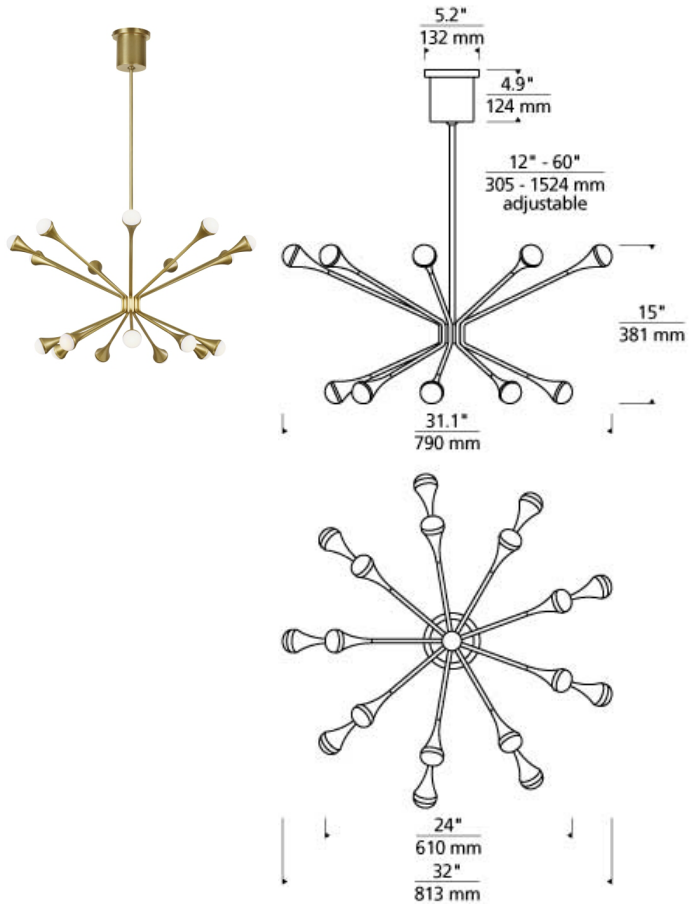

# Lody 18-Light Chandelier

LED

## DESCRIPTION

This Mid-Century Modern-inspired family, Lody by Tech Lighting, recreates a retro look with contemporary appeal. The Lody 18-Light chandelier features 18 orbbed diffusers mounted to the ends of flared arms to create two rings of up and down LED illumination. Offered in three clean finishes, aged brass, matte black and polished nickel, Lody provides a modern lighting statement for living rooms, dining rooms, foyers along with commercial and hospitality spaces. Complete the look with additional Lody chandelier options, and bath lights. Lamping options are compatible with most dimmers. Refer to the Dimming Chart for more information. Includes 120-277 volt universal 50.4 watts 1944 total delivered lumens, 3000K LED modules. DIMMABLE with most LED compatible ELV dimmers. Ships with (4) 12" and (2) 6" rigid stems in coordinating finish. Can be installed on a sloped ceiling up to 45°.

## WEIGHT

13-13lb / 5.9-5.9kg ±

## ORDERING INFORMATION

700LDY	SHAPE OR SIZE	FINISH	LAMP
18	18-LIGHT CHANDELIER	R AGED BRASS B MATTE BLACK N POLISHED NICKEL	-LED930 LED 90 CRI 3000K 120V-277V UNV (T20/T24)

**TECH LIGHTING®**  
7400 Linder Avenue T 847.410.4400  
Skokie, Illinois 60077 F 847.410.4500