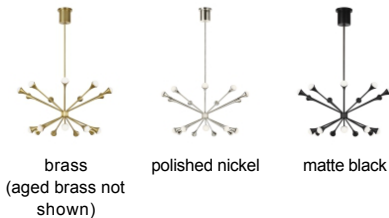

Lody 18-Light Chandelier

LED

DESCRIPTION

This Mid-Century Modern-inspired family, Lody by Tech Lighting, recreates a retro look with contemporary appeal. The Lody 18-Light chandelier features 18 orbbed diffusers mounted to the ends of flared arms to create two rings of up and down LED illumination. Offered in three clean finishes, aged brass, matte black and polished nickel, Lody provides a modern lighting statement for living rooms, dining rooms, foyers along with commercial and hospitality spaces. Complete the look with additional Lody chandelier options, and bath lights. Lamping options are compatible with most dimmers. Refer to the Dimming Chart for more information. Includes 120-277 volt universal 50.4 watts 1944 total delivered lumens, 3000K LED modules. DIMMABLE with most LED compatible ELV dimmers. Ships with (4) 12" and (2) 6" rigid stems in coordinating finish. Can be installed on a sloped ceiling up to 45°.

WEIGHT

13-13lb / 5.9-5.9kg ±

ORDERING INFORMATION

700LDY	SHAPE OR SIZE	FINISH	LAMP
18	18-LIGHT CHANDELIER	R AGED BRASS B MATTE BLACK N POLISHED NICKEL	-LED930 LED 90 CRI 3000K 120V-277V UNV (T20/T24)

TECH LIGHTING®
7400 Linder Avenue T 847.410.4400
Skokie, Illinois 60077 F 847.410.4500

Tech Lighting, L.L.C.

700 LDY _____

FIXTURE TYPE: _____

JOB NAME: _____

NOTES: _____

_____

_____