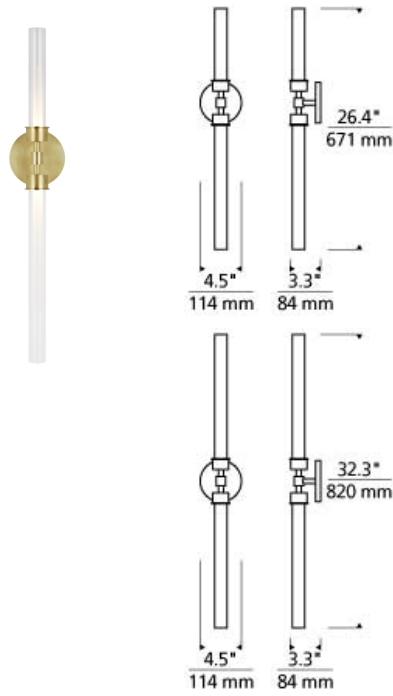

Linger Wall/Bath

LED ADA

DESCRIPTION

Tech Lighting's Linger wall sconce provides up and down light with two LED lights shaped by an acrylic cylinder. Available in polished nickel and natural brass that will slowly patina for an exquisitely timeless look. Also available as a one-light wall sconce, both options beautifully illuminate your bathroom, vanity and hallway. Complete your look with the Linger chandeliers. Lamping options are compatible with most dimmers. Refer to Dimming Chart for more information. Ships with two long shades and one short shade to create your preferred design. Includes 120 volt 17.4 watts, 732 delivered lumens, 3000K LED module. Dimmable with most LED compatible ELV and TRIAC dimmers. 277V compatible with 0-10V dimmers. Mounts horizontally or vertically. ADA compliant. Ships with (1) 7.5IN and (2) 13.5IN additional pieces of glass for customization.

INSTALLATION

This product can mount to either a 4" square electrical box with round plaster ring or an octagonal electrical box (not included).

WEIGHT

3-3lb / 1.36-1.36kg ±

natural brass natural brass alternate version polished nickel polished nickel alternate version

ORDERING INFORMATION

700BCLNG	SHAPE OR SIZE	FINISH	LAMP
2	2-LIGHT VANITY	NB NATURAL BRASS N POLISHED NICKEL	-LED930 INTEGRATED LED 90 CRI 3000K 120V (T24) -LED930-277 INTEGRATED LED0 90 CRI 3000K 277V

TECH LIGHTING®