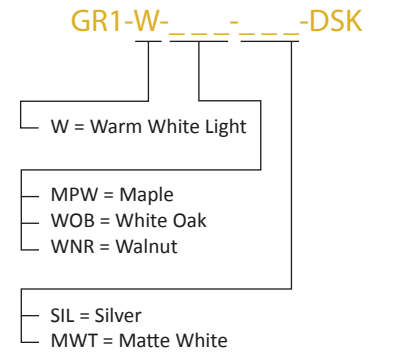

KONCEPT

gravy®

Bring LED technology and the warmth of wood to your home or office lighting. Edge-lit technology provides a soft, evenly-distributed glow of warm white light. The illuminated LED head swivels 360°, and the wood bar slides back and forth to provide the user with the perfect lighting placement. This striking combination of real wood and aluminum is perfect for any setting. It's all Gravy®.

JDP's Good Design Award 2013
Spark Awards 2013 SPARK! Winner

Lumens:	275
Number of LEDs:	28
Energy Consumption:	6 W
LED Rated Lifespan:	50,000 hours
Typical Color Temp. – Warm:	3,500 K
Color Rendering Index (CRI):	85
Dimmer:	Built-in Touch Sensor
Brightness Adjustability:	Continuous Dimming
Standard Color Finish ¹ :	Maple/Silver, White Oak/Matte White, Walnut/Matte White
Material:	Wood/Aluminum/Plastic
Cord Color ² :	White, Blue, Red
Cord Length:	10'
Transformer (100–240 V; 50/60 Hz):	Included – C-UL-US Certified
Maximum Brightness:	100 fc

¹ Custom colors are available at additional cost. Contact Koncept or your sales representative for a quote.
² Cord color is corresponding to the color finish: White cord for Maple/Silver finish, Blue cord for White Oak/Matte White finish, and Red cord for Walnut/Matte White finish.
 NOTE: Actual wood finish may vary due to natural variations in wood grain and finish.

Light source placed at 12.75" away from worksurface

Aluminum housing is fully recyclable
 All color finishes use water-based paint

LEDs do not contain mercury