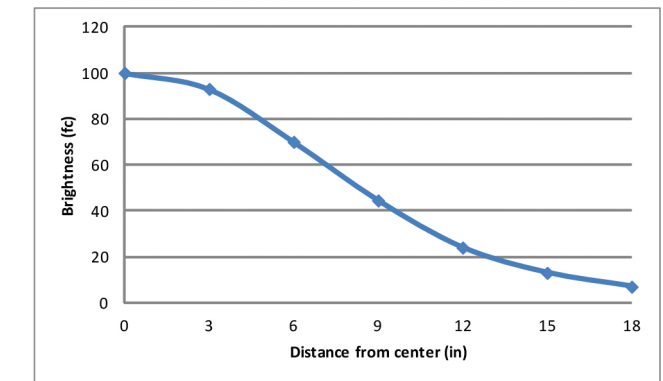

Potential LEED Points:

Energy & Atmosphere (EA)
Credit 1.1: Optimize Energy Performance
LED lighting to reduce energy consumption.
(Potential points: 3)

Innovation In Design (ID)
Credit 1.1- 1.4: Innovation in Design
Gravy™ features edge lit technology that provides a soft, evenly distributed glow of warm light. A simply touch turns the lamp on/off and dims the light.
(Potential points: 4)

Materials & Resources (MR)
Credit 4.1: Recycled Content - 10%
Lamps contain parts made out of 10% pre-consumer recycled content.
(Potential points: 1)
Credit 4.2: Recycled Content - 20%
Lamps contain parts made out of 20% pre-consumer recycled content.
(Potential points: 2)

Light source placed at 12.75" away from worksurface