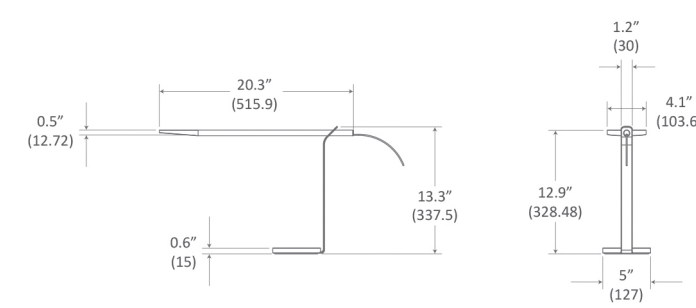

KONCEPT

gravy®

Bring LED technology and the warmth of wood to your home or office lighting. Edge-lit technology provides a soft, evenly-distributed glow of warm white light. The illuminated LED head swivels 360°, and the wood bar slides back and forth to provide the user with the perfect lighting placement. This striking combination of real wood and aluminum is perfect for any setting. It's all Gravy®.

JDP's Good Design Award 2013
Spark Awards 2013 SPARK! Winner

Lumens:	275
Number of LEDs:	28
Energy Consumption:	6 W
LED Rated Lifespan:	50,000 hours
Typical Color Temp. – Warm:	3,500 K
Color Rendering Index (CRI):	85
Dimmer:	Built-in Touch Sensor
Brightness Adjustability:	Continuous Dimming
Standard Color Finish¹:	Maple/Silver, White Oak/Matte White, Walnut/Matte White
Material:	Wood/Aluminum/Plastic
Cord Color²:	White, Blue, Red
Cord Length:	10'
Transformer (100–240 V; 50/60 Hz):	Included – C-UL-US Certified
Maximum Brightness:	100 fc

¹ Custom colors are available at additional cost. Contact Koncept or your sales representative for a quote.
² Cord color is corresponding to the color finish: White cord for Maple/Silver finish, Blue cord for White Oak/Matte White finish, and Red cord for Walnut/Matte White finish.
NOTE: Actual wood finish may vary due to natural variations in wood grain and finish.

Potential LEED Points:

Energy & Atmosphere (EA)
Credit 1.1: Optimize Energy Performance
LED lighting to reduce energy consumption.
(Potential points: 3)

Innovation In Design (ID)
Credit 1.1- 1.4: Innovation in Design
Gravy™ features edge lit technology that provides a soft, evenly distributed glow of warm light. A simply touch turns the lamp on/off and dims the light.
(Potential points: 4)