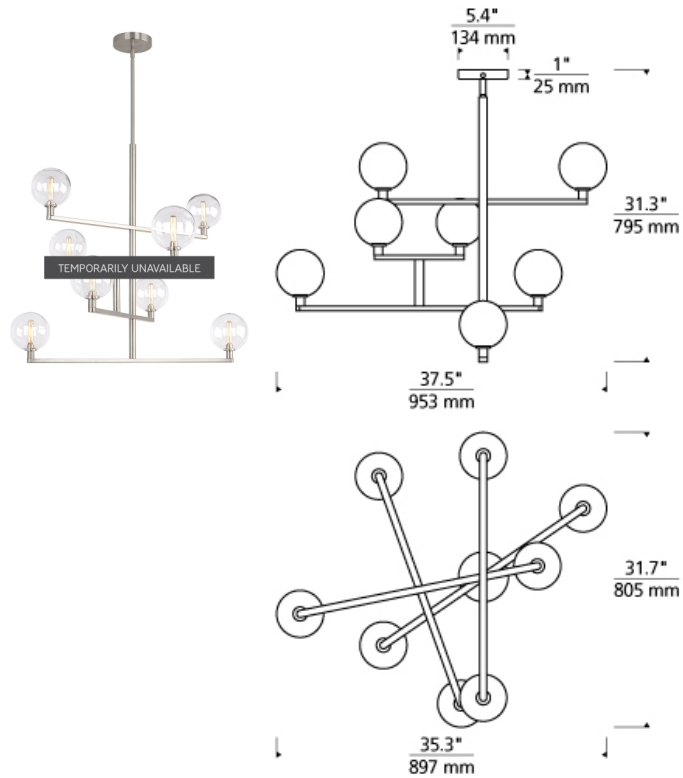

Gambit Chandelier LED T20

DESCRIPTION

The Gambit LED chandelier from Tech Lighting exudes undeniable beauty and warm contemporary style through its bold use of high end mixed materials and retro-inspired, fully dimmable LED lamping. This broadly appealing contemporary design is offered in two on-trend finishes, rich aged brass and sleek satin nickel, each bring a unique take on this highly impactful silhouette. The convergence of contrasting elements including hard lines from their elegantly plated metal hardware and soft curves from their seemingly delicate yet durable borosilicate glass globes make this chandelier incredibly attractive. Together with the coordinating Gambit wall sconce light and various Gambit multi-port chandeliers also from Tech Lighting, this distinctive chandelier is sure to add an incredibly warm allure to dining room lighting, kitchen lighting and living room lighting applications alike. Rated for (8) 5 watt, E12 candelabra base (Lamp Not Included). LED includes (8) 120 volt, 2 watt, 160 delivered lumens (1280 total delivered lumens), 2700K, E12 base LED vintage tubular lamps. Fixture provided with 60 inches of variable rigid stems (includes (2) 6" and (4) 12") in coordinating finish. Dimmable with LED compatible or triac dimmer. Can be installed on sloped ceiling up to 45°.

INSTALLATION

This product can mount to either a 4" square electrical box with round plaster ring or an octagon electrical box.

WEIGHT

7.5-7.5lb / 3.4-3.4kg ±

ORDERING INFORMATION

700GMB	COLOR	FINISH	LAMP
C	CLEAR	R AGED BRASS S SATIN NICKEL	NO LAMP -LED927 T6 LED 90 CRI 2700K 120V (T20/T24)

700 GMB _____

FIXTURE TYPE: _____

JOB NAME: _____

NOTES: _____
