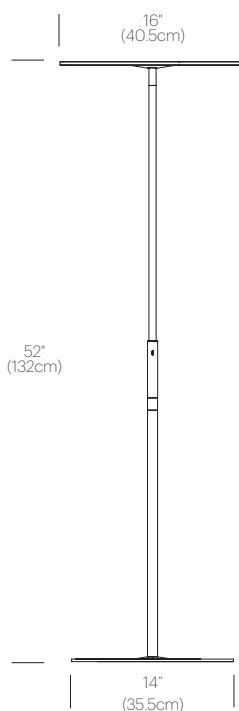

CERTIFICATIONS

PACKAGING WEIGHT AND DIMENSIONS

Circa Table :	8.45LBS 15" X 14" X 4"
	3.8KGS 38cm X 36cm X 10cm

NOTES

Custom requests can be considered on volume orders

FINISHES

DIMENSIONS

CIRCA TABLE

LIGHT CONTROL

Full range dim control 100%-10% (optical switch)

FEATURES

- 360° shade rotation
- 45° shade tilt in two directions
- USB charging port
- Ships flat-packed

SPECIFICATIONS

- Voltage: 120V or 240V 50-60Hz
- Power Consumption: 11.5W
- Color temperature: 2700K
- Luminosity: 550 Lumens
- Luminaire efficacy: 48 Lumens/Watt
- Color Rendition Index: 85 CRI
- ADA compliant
- Title 20 compliant
- 50K hour lifespan
- Cable length: 8' (244cm)
- Global multi-plug adapter available
- 1 year warranty

CERTIFICATIONS

PACKAGING WEIGHT AND DIMENSIONS

Circa Floor:	21.9LBS	29" X 18" X 3.5"
	9.9KGS	74cm X 46cm X 9cm
Circa Floor Pedestal:	2.85LBS	11" X 11" X 3"
	1.3KGS	28cm X 28cm X 8cm

NOTES

Custom requests can be considered on volume orders

FINISHES

WHITE

GRAPHITE

DIMENSIONS

CIRCA FLOOR

CIRCA FLOOR+PEDESTAL

CIRCA WALL

DESCRIPTION