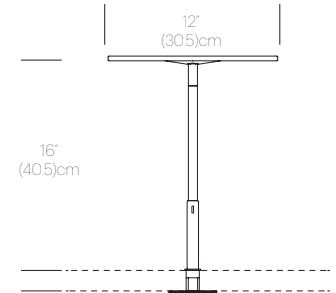

CIRCA GROMMET