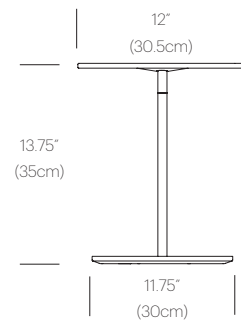

CERTIFICATIONS

PACKAGING WEIGHT AND DIMENSIONS

Circa Table :	8.45LBS 15" X 14" X 4"
	3.8KGS 38cm X 36cm X 10cm

NOTES

Custom requests can be considered on volume orders

FINISHES

DIMENSIONS

CIRCA TABLE

CERTIFICATIONS

PACKAGING WEIGHT AND DIMENSIONS

Circa Floor:	21.9LBS	29" X 18" X 3.5"
	9.9KGS	74cm X 46cm X 9cm
Circa Floor Pedestal:	2.85LBS	11" X 11" X 3"
	1.3KGS	28cm X 28cm X 8cm

NOTES

Custom requests can be considered on volume orders