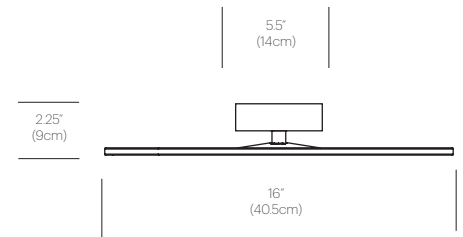

FINISHES

DIMENSIONS

CIRCA FLUSH 12

CIRCA FLUSH 16

CIRCA PENDANT

DESCRIPTION

Circa's revolutionary flat-panel LED light source combines seamless movement with warm and balanced illumination. Through its 45° shade tilt and 360° rotation, Circa redefines the ambient lighting category. Circa is available in a wide range of models to satisfy all residential, office and hospitality applications.