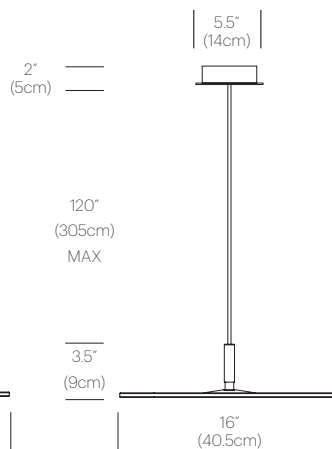

CERTIFICATIONS

PACKAGING WEIGHT AND DIMENSIONS

Circa Pendant 12:	5.75LBS	15" X 14" X 4"
	2.6KGS	38cm X 36cm X 10cm
Circa Pendant 16 :	9.05LBS	18.5" X 18" X 4"
	4.1KGS	47cm X 46cm X 10cm

NOTES

Custom requests can be considered on volume orders

FINISHES

WHITE

GRAPHITE

DIMENSIONS

CIRCA PENDANT 12

CIRCA PENDANT 16

CIRCA CHANDELIER

DESCRIPTION