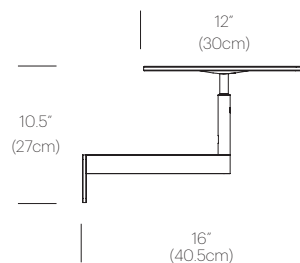

FINISHES

DIMENSIONS

CIRCA WALL 12