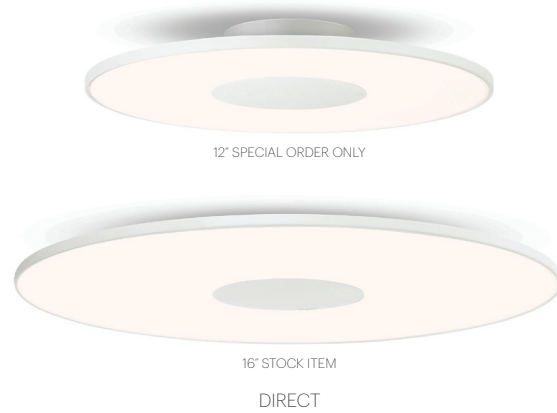

FINISHES

DIMENSIONS

CIRCA FLUSH 12

CIRCA FLUSH 16

CIRCA PENDANT

DESCRIPTION

Circa's revolutionary flat-panel LED light source combines seamless movement with warm and balanced illumination. Through its 45° shade tilt and 360° rotation, Circa redefines the ambient lighting category. Circa is available in a wide range of models to satisfy all residential, office and hospitality applications.