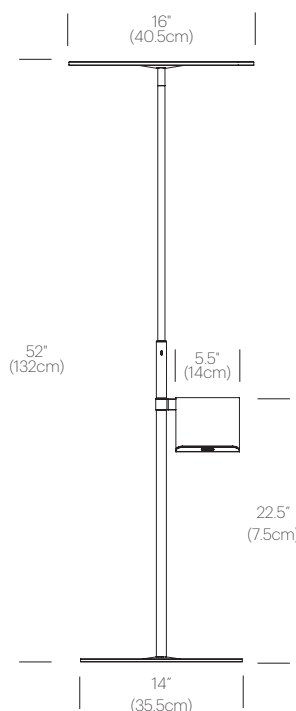

CERTIFICATIONS

PACKAGING WEIGHT AND DIMENSIONS

Circa Table :	8.45LBS 15" X 14" X 4"
	3.8KGS 38cm X 36cm X 10cm

NOTES

Custom requests can be considered on volume orders

FINISHES

DIMENSIONS

CIRCA TABLE

LIGHT CONTROL

Full range dim control 100%-10% (optical switch)

FEATURES

- 360° shade rotation
- 45° shade tilt in two directions
- USB charging port
- Ships flat-packed

SPECIFICATIONS

- Voltage: 120V or 240V 50-60Hz
- Power Consumption: 11.5W
- Color temperature: 2700K
- Luminosity: 550 Lumens
- Luminaire efficacy: 48 Lumens/Watt
- Color Rendition Index: 85 CRI
- ADA compliant
- Title 20 compliant
- 50K hour lifespan
- Cable length: 8' (244cm)
- Global multi-plug adapter available
- 1 year warranty

CERTIFICATIONS

PACKAGING WEIGHT AND DIMENSIONS

Circa Floor:	21.9LBS	29" X 18" X 3.5"
	9.9KGS	74cm X 46cm X 9cm
Circa Floor Pedestal:	2.85LBS	11" X 11" X 3"
	1.3KGS	28cm X 28cm X 8cm

NOTES

Custom requests can be considered on volume orders

FINISHES

WHITE

GRAPHITE

DIMENSIONS

CIRCA FLOOR

CIRCA FLOOR+PEDESTAL

CIRCA WALL

DESCRIPTION