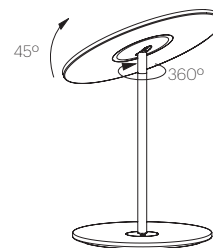

LIGHT CONTROL

Full range dim control 100%-10% (optical switch)

FEATURES

- 360° shade rotation
- 45° shade tilt in two directions
- USB charging port
- Ships flat-packed

SPECIFICATIONS

- Voltage: 120V or 240V 50-60Hz
- Power Consumption: 8.7W
- Color temperature: 2700K
- Luminosity: 550 Lumens
- Luminaire efficacy: 63 Lumens/Watt
- Color Rendition Index: 85 CRI
- ADA compliant
- Title 20 compliant
- 50K hour lifespan
- Cable length: 8' (244cm)
- Global multi-plug adapter available
- 1 year warranty

CERTIFICATIONS

PACKAGING WEIGHT AND DIMENSIONS

Circa Table :	8.45LBS 15" X 14" X 4"
	3.8KGS 38cm X 36cm X 10cm

NOTES

Custom requests can be considered on volume orders

FINISHES

DIMENSIONS

CIRCA TABLE

CIRCA GROMMET

SURFACE MOUNT AVAILABLE FOR
1 1/8" (3cm), 2" (5cm) AND 3" (7.5cm)
WORKSURFACES

CIRCA FLOOR

DESCRIPTION

Circa's revolutionary flat-panel LED light source combines seamless movement with warm and balanced illumination. Through its integrated USB charging port, 45° shade tilt and 360° rotation, Circa redefines the ambient lighting category. Circa is available in a wide range of models to satisfy all residential, office and hospitality applications.