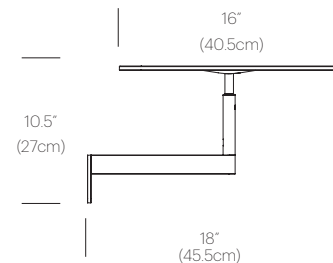

CIRCA WALL 16