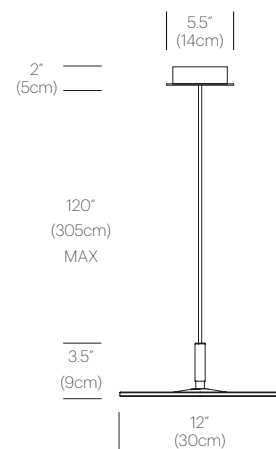

CERTIFICATIONS

PACKAGING WEIGHT AND DIMENSIONS

Circa Pendant 12:	5.75LBS	15" X 14" X 4"
	2.6KGS	38cm X 36cm X 10cm
Circa Pendant 16 :	9.05LBS	18.5" X 18" X 4"
	4.1KGS	47cm X 46cm X 10cm

NOTES

Custom requests can be considered on volume orders

FINISHES

WHITE

GRAPHITE

DIMENSIONS

CIRCA PENDANT 12

CIRCA PENDANT 16

CIRCA CHANDELIER

DESCRIPTION