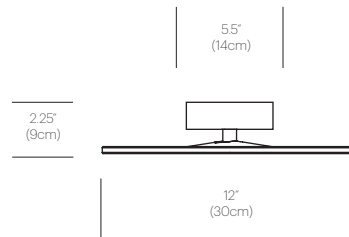

FINISHES

DIMENSIONS

CIRCA FLUSH 12