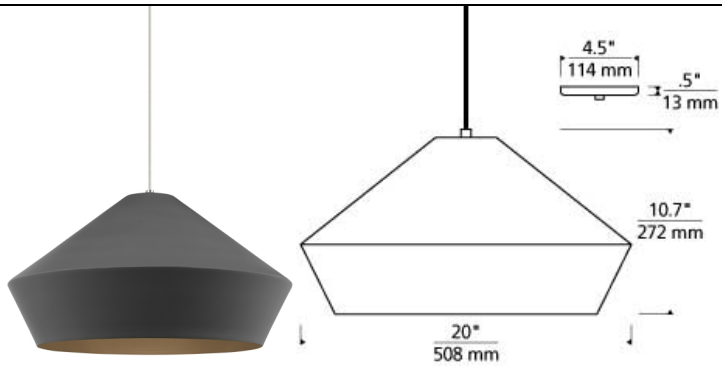

### DESCRIPTION

The Brummel pendant light by Tech Lighting features a sophisticated mid-century modern design with its clean sharp lines defining its spun metal shade. Available in either a Matte White or Matte Charcoal and three on-trend finishes, the Brummel pendant is customizable to fit your special space. Scaling at 20" in length and 10.7" in diameter, the Brummel is ideal for dining room lighting, home office lighting and family room lighting. Your choice of fully dimmable halogen or LED lamping ships with the Brummel, saving you both time and money. Pair the Brummel pendant with the Monorail system by Tech Lighting for greater design customization in your special space. Rated for (1) 60 watt max E26 medium base lamp (Lamp Not Included). LED version includes 19 watt, 1680 delivered lumen, 2700K, medium base LED A21 lamp. Fixture provided with six feet of field-cuttable cable. LED version dimmable with an LED compatible dimmer. Consult lamp manufacturer for more information