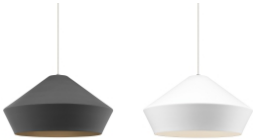

WEIGHT

2.5-3lb / 1.13-1.36kg ±

charcoal gray

white

ORDERING INFORMATION

700 SYSTEM	BMLGP	COLOR	FINISH	LAMP
TD	LINE-VOLTAGE PENDANTS/SUSPENSION	Y CHARCOAL GRAY W MATTE WHITE	B BLACK S SATIN NICKEL W WHITE	NO LAMP -LED927 LED 90 CRI 2700K 120V (T20/T24)

TECH LIGHTING®

7400 Linder Avenue T 847.410.4400
Skokie, Illinois 60077 F 847.410.4500

Tech Lighting, L.L.C.

700 ____ BMLGP ____ _

FIXTURE TYPE: _____

JOB NAME: _____

NOTES: _____

_____

_____

©2018 Tech Lighting, L.L.C. All Rights Reserved. The "Tech Lighting" graphic is a registered trademark of Tech Lighting, L.L.C. Tech Lighting reserves the right to change specifications for product improvements without notification.