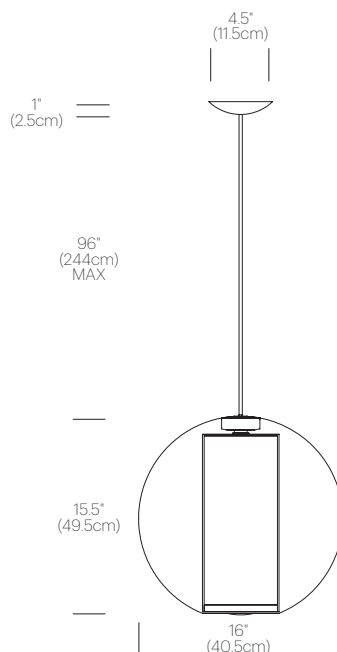

## DIMENSIONS

## PACKAGING WEIGHT AND DIMENSIONS

Bel Occhio:	11.7LBS	18.5" X 19" X 21"
	5.3KGS	47cm X 48cm X 53cm

## DIMENSIONS

BEL OCCHIO PENDANT