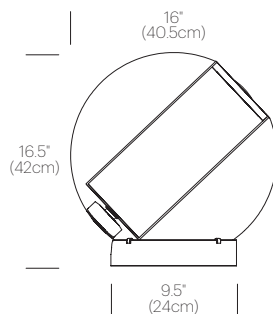

DIMENSIONS

BEL OCCHIO TABLE