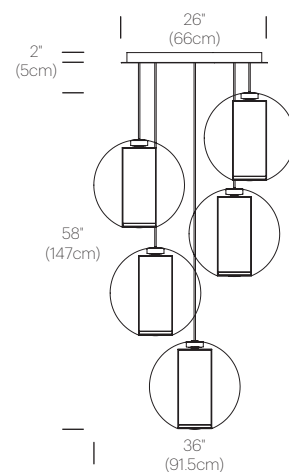

## DIMENSIONS

## PACKAGING WEIGHT AND DIMENSIONS

Bel Occhio:	11.7LBS	18.5" X 19" X 21"
	5.3KGS	47cm X 48cm X 53cm
Chandelier canopy 26":	30LBS	32" X 32" X 6"
	13.6KGS	81cm X 81cm X 15cm

## DIMENSIONS

BEL OCCHIO CHANDELIER 3

BEL OCCHIO CHANDELIER 5

CHANDELIER CANOPY 26"