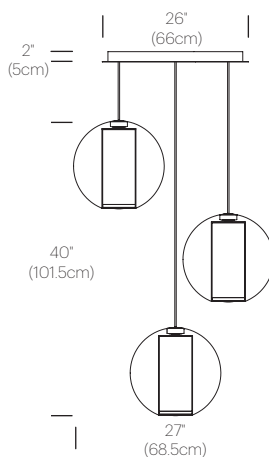

## DIMENSIONS

## PACKAGING WEIGHT AND DIMENSIONS

Bel Occhio:	11.7LBS	18.5" X 19" X 21"
	5.3KGS	47cm X 48cm X 53cm
Chandelier canopy 26":	30LBS	32" X 32" X 6"
	13.6KGS	81cm X 81cm X 15cm

## DIMENSIONS

BEL OCCHIO CHANDELIER 3

BEL OCCHIO CHANDELIER 5

CHANDELIER CANOPY 26"