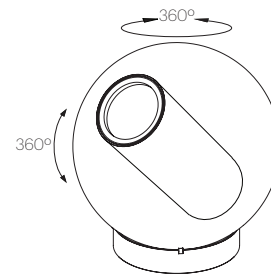

DIMENSIONS

BEL OCCHIO TABLE