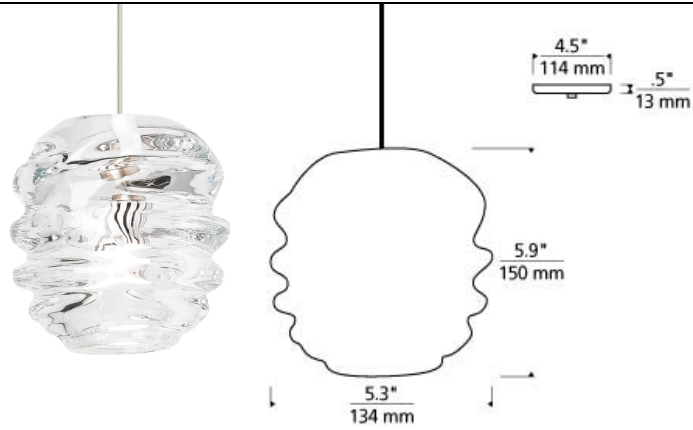

LINE - VOLTAGE PENDANTS / SUSPENSION

Audra Pendant LED T20

DESCRIPTION

Thick, organic flowing glass of the Audra pendant light from Tech Lighting is molded by Polish artisans to create an incredibly deep and rhythmic silhouette through which the light is artfully diffused. Includes low-voltage, 35 watt halogen bi-pin lamp or 8 watt, 300 delivered lumen, replaceable LED SORAA® module. Dimmable with low-voltage electronic or magnetic dimmer (based on transformer). Fixture provided with six feet of field-cutable cable.

INSTALLATION

Each canopy ships complete with canopy and transformer to be mounted in junction box.

OTHER

Available for TD only. Not available for T-Trak or 2-Circuit T-Trak.

WEIGHT

6lb / 2.72kg ±

clear

smoke