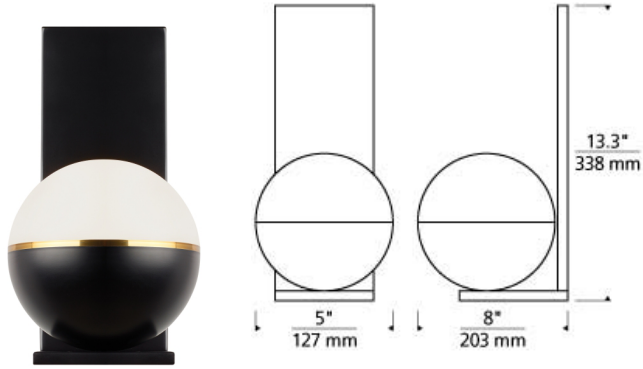

WALL COLLECTION

Akova Wall LED T20

DESCRIPTION

Inspired by mid-century design, the Akova LED wall sconce light from Tech Lighting elevates the simple sphere into an elegant contemporary statement. Distinctly divided into three unified regions, each fixture features a metal housing available in three on-trend finishes that is briefly separated from an incredibly smooth acrylic diffuser by a complementary decorative metal band. At 7" in diameter, this wall sconce light has a distinct presence in the spaces it illuminates and can be used in combination with coordinating Akova ceiling light or Akova pendant lights as accent lighting within a contemporary kitchen or dining room. Includes 14 watt, 556 delivered lumen, 2700K or 3000K LED module.

INSTALLATION

This product can mount to either a 4" square electrical box with round plaster ring or an octagonal electrical box (not included).

WEIGHT

6-6.5lb / 2.72-2.95kg ±

ORDERING INFORMATION

700WSAKV COLOR

RR AGED BRASS/BRIGHT BRASS
BR MATTE BLACK/AGED BRASS
WC MATTE WHITE/CHROME

LAMP

-LED927 LED 90 CRI 2700K 120V

TECH LIGHTING®
7400 Linder Avenue   T 847.410.4400
Skokie, Illinois 60077   F 847.410.4500
Tech Lighting, L.L.C.

700WS AKV _____

FIXTURE TYPE: _____

JOB NAME: _____

NOTES: _____

_____

_____

©2018 Tech Lighting, L.L.C. All Rights Reserved. The "Tech Lighting" graphic is a registered trademark of Tech Lighting, L.L.C. Tech Lighting reserves the right to change specifications for product improvements without notification.