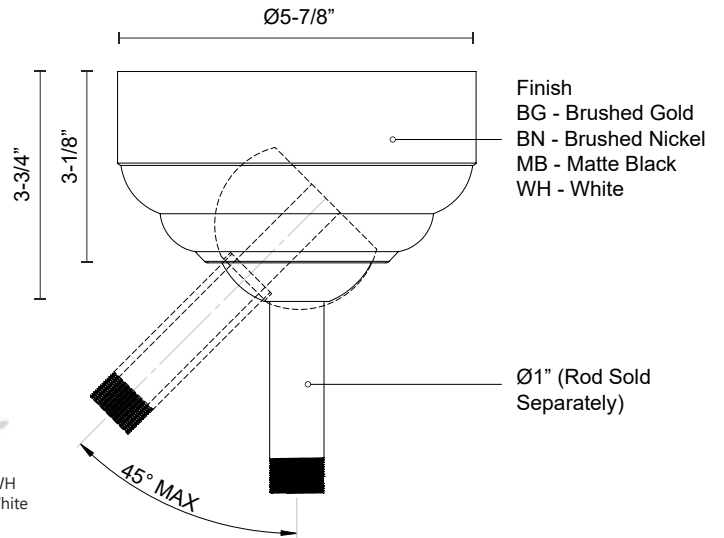

X-ADP 34 FAN

ADAPTORS

DESCRIPTION

Sloped ceiling adaptor for fans. Available in four finishes. Sold separately.

SPECIFICATION DETAILS

Slope Ceiling Adaptor Dimensions	D5-7/8" x H3-3/4"
Sloped Ceiling Adaptable	Yes, Up to 45 Degrees
Location	Damp; Dry (Only CF94956 & CF584054) Wet (Only CF92952)