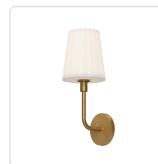

alora mood

P. 1.855.855.8926

CANADA: 19054 28TH Avenue Surrey - BC V3Z 6M3

USA: 3035 E. Lone Mountain Rd - Las Vegas, NV, 89081

PLISSE WV628107

FIXTURE DIMENSIONS	W7" x H18" x E7-7/8"
HEIGHT FROM CENTER	15-1/2"
EXTENSION	7-7/8"
LAMP TYPE	E26
MAX WATTAGE	60W
BULB QTY	1
BULBS INCLUDED	No
VOLTAGE	120V
GLASS DETAILS	Opal Glass
MATERIAL	Glass; Steel;
INSTALL OPTIONS	Up Only; Wall;
LOCATION	Damp
CANOPY DIMENSIONS	D5-1/8" x E7/8"
BRAND	Alora Mood

[D - Diameter, L - Length, W - Width, H - Height, E - Extension]

AVAILABLE FINISHES:

WV628107AGOP
Aged Gold/Opal
Matte Glass

WV628107CHOP
Chrome/Opal
Matte Glass

WV628107MBOP
Matte Black/Opal
Matte Glass

*For complete warranty terms, please visit: www.aloralighting.com/warranty