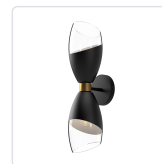

alora mood

P. 1.855.855.8926

CANADA: 19054 28TH Avenue Surrey - BC V3Z 6M3

USA: 3035 E. Lone Mountain Rd - Las Vegas, NV, 89081

CAPRI WV587224

FIXTURE DIMENSIONS	W5-1/4" x H19-3/8" x E6-1/2"
HEIGHT FROM CENTER	9-3/4"
EXTENSION	6-1/2"
LAMP TYPE	E26
MAX WATTAGE	60W
BULB QTY	2
BULBS INCLUDED	No
VOLTAGE	120V
GLASS DETAILS	Clear Glass
MATERIAL	Aluminum; Glass; Steel;
INSTALL OPTIONS	Horizontal/Vertical; Wall;
LOCATION	Damp
CANOPY DIMENSIONS	D4-3/4" x H7/8"
BRAND	Alora Mood

[D - Diameter, L - Length, W - Width, H - Height, E - Extension]

AVAILABLE FINISHES:

WV587224CHCL
Chrome/Clear
Glass

WV587224MBCL
Clear Glass/Matte
Black

*For complete warranty terms, please visit: www.aloralighting.com/warranty