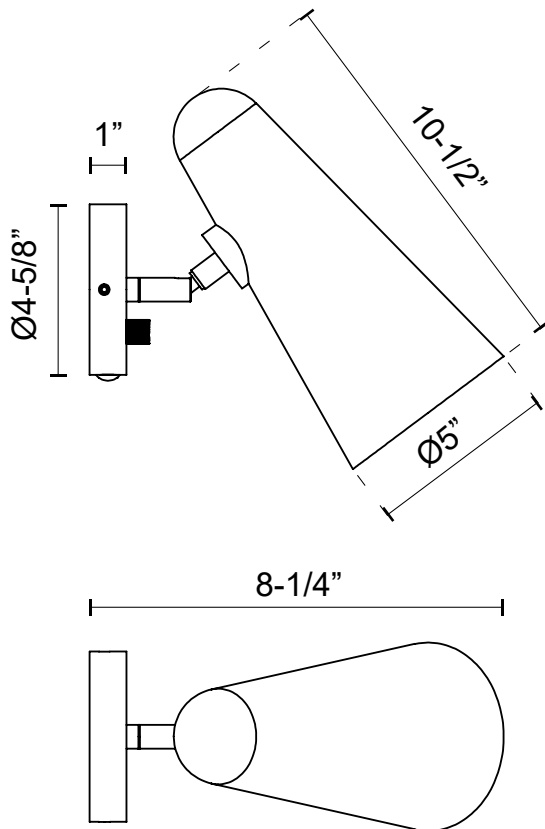

alora mood

P. 1.855.855.8926

CANADA: 19054 28TH Avenue Surrey - BC V3Z 6M3

USA: 3035 E. Lone Mountain Rd - Las Vegas, NV, 89081

DANIEL WV578805

FIXTURE DIMENSIONS	W5" x H10-1/2" x E8-1/4"
EXTENSION	8-1/4"
LAMP TYPE	E26
MAX WATTAGE	60W
BULB QTY	1
BULBS INCLUDED	No
VOLTAGE	120V
DIMMABLE	Full Range Dimmer Switch
SWITCH	Full Range Dimmer Switch
SHADE DIMENSIONS	D5" x H10-1/2"
MATERIAL	Steel
INSTALL OPTIONS	Down Only; Wall;
LOCATION	Damp
CANOPY DIMENSIONS	D4-5/8" x E1"
BRAND	Alora Mood

[D - Diameter, L - Length, W - Width, H - Height, E - Extension]

AVAILABLE FINISHES:

WV578805MBAG
Aged Gold/Matte
Black

WV578805WHAG
Aged Gold/White

*For complete warranty terms, please visit: www.aloralighting.com/warranty