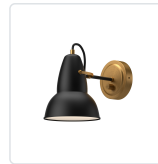

alora mood

P. 1.855.855.8926

CANADA: 19054 28TH Avenue Surrey - BC V3Z 6M3

USA: 3035 E. Lone Mountain Rd - Las Vegas, NV, 89081

FELIX WV576607

FIXTURE DIMENSIONS	W6-1/2" x H8" x E11-1/4"
EXTENSION	11-1/4"
LAMP TYPE	E26
MAX WATTAGE	60W
BULB QTY	1
BULBS INCLUDED	No
VOLTAGE	120V
DIMMABLE	Full Range Dimmer Switch
SWITCH	Full Range Dimmer Switch
SHADE DIMENSIONS	D6-1/2" x H7-1/2"
MATERIAL	Steel
INSTALL OPTIONS	Down Only; Wall;
LOCATION	Damp
CANOPY DIMENSIONS	D4-3/4" x E1-3/8"
BRAND	Alora Mood

[D - Diameter, L - Length, W - Width, H - Height, E - Extension]

AVAILABLE FINISHES:

WV576607MBAG
Aged Gold/Matte
Black

WV576607WHAG
Aged Gold/White

*For complete warranty terms, please visit: www.aloralighting.com/warranty