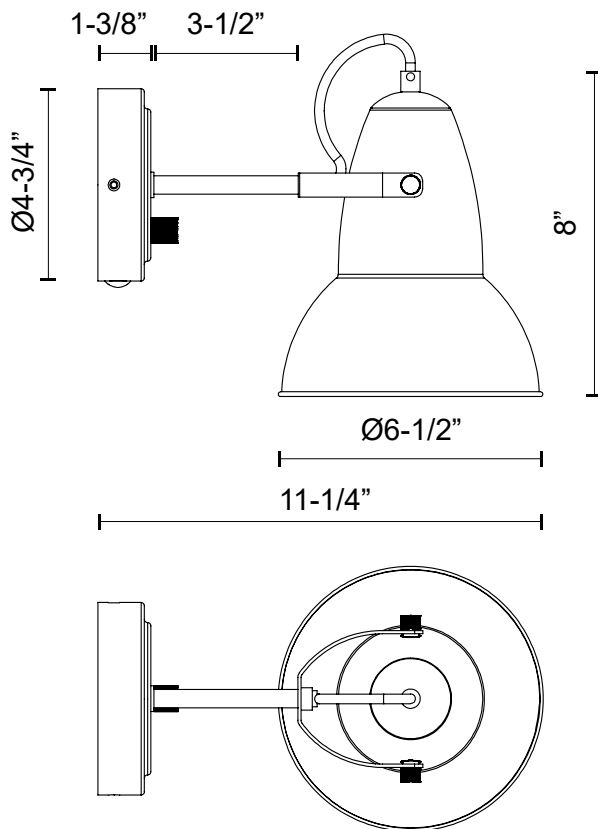

alora mood

P. 1.855.855.8926

CANADA: 19054 28TH Avenue Surrey - BC V3Z 6M3

USA: 3035 E. Lone Mountain Rd - Las Vegas, NV, 89081

FELIX WV576607

FIXTURE DIMENSIONS	W6-1/2" x H8" x E11-1/4"
EXTENSION	11-1/4"
LAMP TYPE	E26
MAX WATTAGE	60W
BULB QTY	1
BULBS INCLUDED	No
VOLTAGE	120V
DIMMABLE	Full Range Dimmer Switch
SWITCH	Full Range Dimmer Switch
SHADE DIMENSIONS	D6-1/2" x H7-1/2"
MATERIAL	Steel
INSTALL OPTIONS	Down Only; Wall;
LOCATION	Damp
CANOPY DIMENSIONS	D4-3/4" x E1-3/8"
BRAND	Alora Mood

[D - Diameter, L - Length, W - Width, H - Height, E - Extension]

AVAILABLE FINISHES:

WV576607MBAG
Aged Gold/Matte
Black

WV576607WHAG
Aged Gold/White

*For complete warranty terms, please visit: www.aloralighting.com/warranty