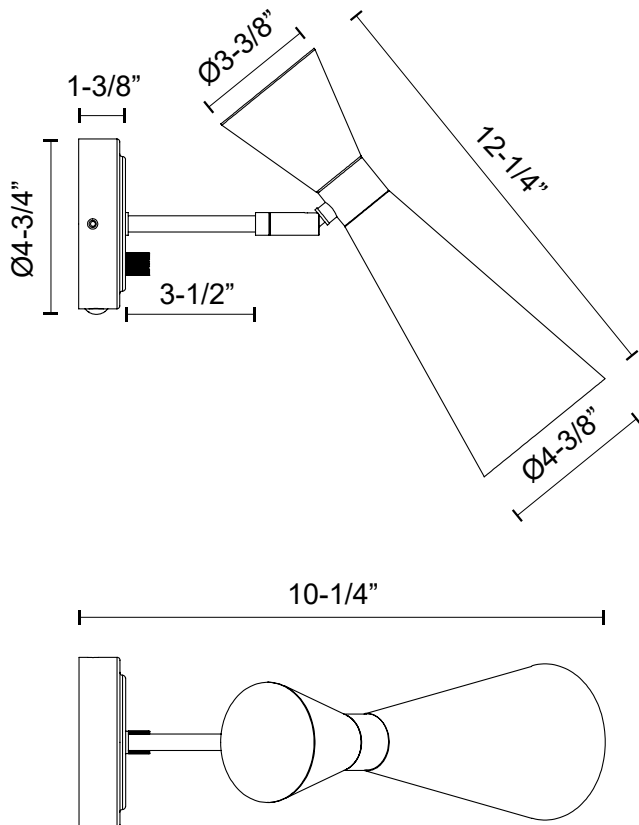

alora mood

P. 1.855.855.8926

CANADA: 19054 28TH Avenue Surrey - BC V3Z 6M3

USA: 3035 E. Lone Mountain Rd - Las Vegas, NV, 89081

BLAKE WV574404

FIXTURE DIMENSIONS	W4-3/8" x H12-1/4" x E10-1/4"
EXTENSION	10-1/4"
LAMP TYPE	E26
MAX WATTAGE	60W
BULB QTY	1
BULBS INCLUDED	No
VOLTAGE	120V
DIMMABLE	Full Range Dimmer Switch
SWITCH	Full Range Dimmer Switch
SHADE DIMENSIONS	D4-3/8" x H12-1/4"
MATERIAL	Steel
INSTALL OPTIONS	Down Only; Wall;
LOCATION	Damp
CANOPY DIMENSIONS	D4-3/4" x E1-3/8"
BRAND	Alora Mood

[D - Diameter, L - Length, W - Width, H - Height, E - Extension]

AVAILABLE FINISHES:

WV574404MBAG
Aged Gold/Matte
Black

WV574404WHAG
Aged Gold/White

*For complete warranty terms, please visit: www.aloralighting.com/warranty