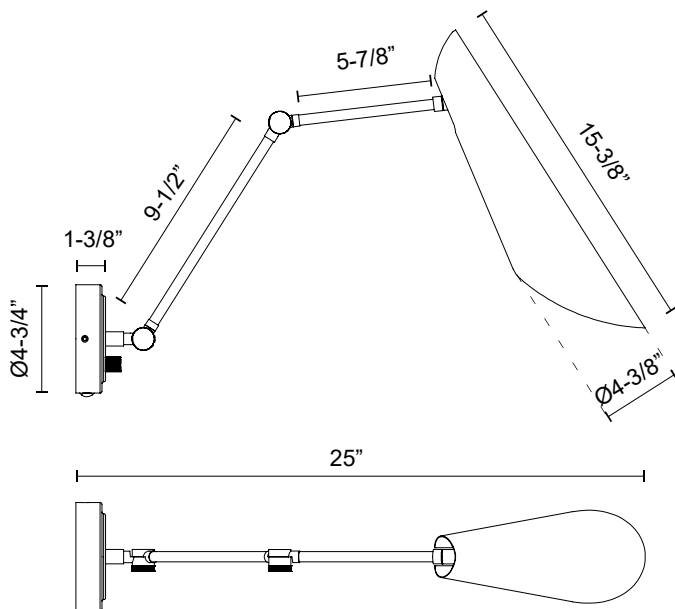

alora mood

P. 1.855.855.8926

CANADA: 19054 28TH Avenue Surrey - BC V3Z 6M3

USA: 3035 E. Lone Mountain Rd - Las Vegas, NV, 89081

GABRIEL WV572325

FIXTURE DIMENSIONS	W4-3/8" x H15-3/8" x E25"
EXTENSION	25"
LAMP TYPE	E26
MAX WATTAGE	60W
BULB QTY	1
BULBS INCLUDED	No
VOLTAGE	120V
DIMMABLE	Full Range Dimmer Switch
SWITCH	Full Range Dimmer Switch
SHADE DIMENSIONS	D4-3/8" x H15-1/2"
MATERIAL	Aluminum; Steel;
INSTALL OPTIONS	Down Only; Wall;
LOCATION	Damp
CANOPY DIMENSIONS	D4-3/4" x E1-3/8"
BRAND	Alora Mood

[D - Diameter, L - Length, W - Width, H - Height, E - Extension]

AVAILABLE FINISHES:

WV572325MBAG
Aged Gold/Matte
Black

WV572325WHAG
Aged Gold/White

*For complete warranty terms, please visit: www.aloralighting.com/warranty