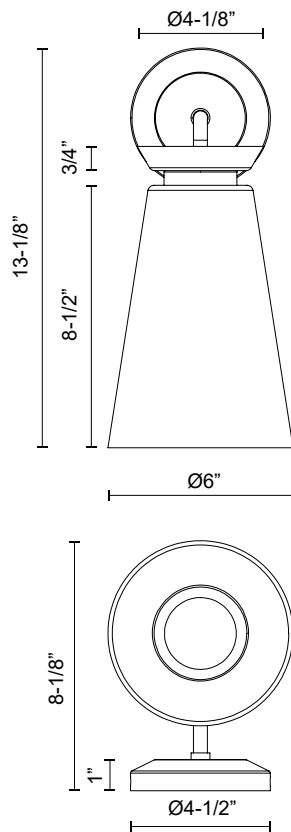

## SALEM WV570006

FIXTURE DIMENSIONS	W6" x H13-1/8" x E8-1/8"
HEIGHT FROM CENTER	10-7/8"
EXTENSION	8-1/8"
LAMP TYPE	E26
MAX WATTAGE	60W
BULB QTY	1
BULBS INCLUDED	No
VOLTAGE	120V
DIMMABLE	Full Range Dimmer Switch
SWITCH	Full Range Dimmer Switch
GLASS DETAILS	Clear Glass
MATERIAL	Glass; Steel;
INSTALL OPTIONS	Up/Down; Wall;
LOCATION	Damp
CANOPY DIMENSIONS	D4-1/2" x H1"
BRAND	Alora Mood

[ D - Diameter, L - Length, W - Width, H - Height, E - Extension ]

### AVAILABLE FINISHES:

WV570006BGCL  
Brushed  
Gold/Clear Glass

WV570006MBCL  
Clear Glass/Matte  
Black

\*For complete warranty terms, please visit: [www.aloralighting.com/warranty](http://www.aloralighting.com/warranty)