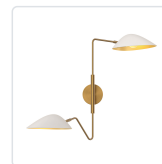

## OSCAR WV550224

FIXTURE DIMENSIONS	W6-1/8" x H23-1/2" x E18-7/8"
HEIGHT FROM CENTER	13"
EXTENSION	18-7/8"
LAMP TYPE	E26
MAX WATTAGE	60W
BULB QTY	2
BULBS INCLUDED	No
VOLTAGE	120V
SHADE DIMENSIONS	L11-1/8" x W6-1/8" x H3-1/4"
MATERIAL	Aluminum; Steel;
INSTALL OPTIONS	Down Only; Wall;
LOCATION	Damp
CANOPY DIMENSIONS	D4-3/4" x H7/8"
BRAND	Alora Mood

### AVAILABLE FINISHES:

WV550224MBAG  
Aged Gold/Matte  
Black

WV550224WHAG  
Aged Gold/White

\*For complete warranty terms, please visit: [www.aloralighting.com/warranty](http://www.aloralighting.com/warranty)