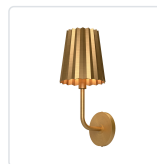

AVAILABLE FINISHES:

WV528007AG
Aged Gold