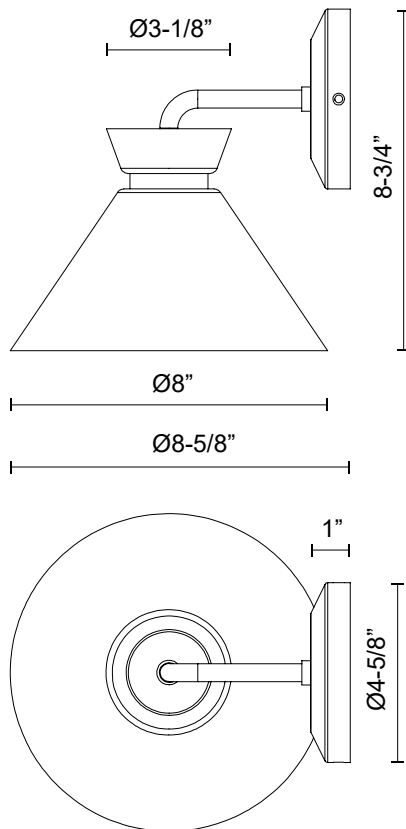

## HALSTON WV470108

FIXTURE DIMENSIONS	W8" x H8-3/4" x E8-5/8"
HEIGHT FROM CENTER	6-1/2"
EXTENSION	8-5/8"
LAMP TYPE	E12
MAX WATTAGE	40W
BULB QTY	1
BULBS INCLUDED	No
VOLTAGE	120V
GLASS DETAILS	Glossy Opal Glass
MATERIAL	Glass; Steel;
INSTALL OPTIONS	Up/Down; Wall;
LOCATION	Damp
CANOPY DIMENSIONS	D4-5/8" x H1"
BRAND	Alora Mood

[ D - Diameter, L - Length, W - Width, H - Height, E - Extension ]