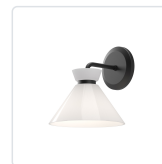

## HALSTON WV470108

FIXTURE DIMENSIONS	W8" x H8-3/4" x E8-5/8"
HEIGHT FROM CENTER	6-1/2"
EXTENSION	8-5/8"
LAMP TYPE	E12
MAX WATTAGE	40W
BULB QTY	1
BULBS INCLUDED	No
VOLTAGE	120V
GLASS DETAILS	Glossy Opal Glass
MATERIAL	Glass; Steel;
INSTALL OPTIONS	Up/Down; Wall;
LOCATION	Damp
CANOPY DIMENSIONS	D4-5/8" x H1"
BRAND	Alora Mood

### AVAILABLE FINISHES:

WV470108BGGO  
Brushed  
Gold/Glossy Opal  
Glass

WV470108MBGO  
Glossy Opal  
Glass/Matte Black  
Glass

\*For complete warranty terms, please visit: [www.aloralighting.com/warranty](http://www.aloralighting.com/warranty)