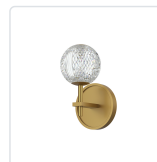

MARNI WV321201NB

FIXTURE DIMENSIONS W5-1/8" x H8-5/8" x E5-3/8"

HEIGHT FROM CENTER 6-1/8"

EXTENSION 5-3/8"

LIGHT SOURCE LED

WATTAGE 5W

TOTAL LUMENS 425lm

DELIVERED LUMENS 378lm

BARCODE 691759061239

CANOPY D5-1/8" x E7/8"

DIMENSIONS

FINISH OPTION(S) Natural Brass

[D - Diameter, L - Length, W - Width, H - Height, E - Extension]

AVAILABLE FINISHES:

WV321201NB
Natural Brass

WV321201PN
Polished Nickel