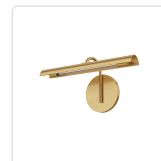

ASTRID WV316501UBMS

FIXTURE DIMENSIONS W13-3/4" x H6-7/8" x E4-7/8"

HEIGHT FROM CENTER 4-1/2"

EXTENSION 4-7/8"

LIGHT SOURCE LED

WATTAGE 7W

TOTAL LUMENS 735lm

DELIVERED LUMENS 585lm

CANOPY DIMENSIONS D5" x E1/2"

FINISH OPTION(S) Urban Bronze with Metal Shade

[D - Diameter, L - Length, W - Width, H - Height, E - Extension]

AVAILABLE FINISHES:

WV316501UBMS

Urban Bronze with Metal Shade

WV316501VBMS