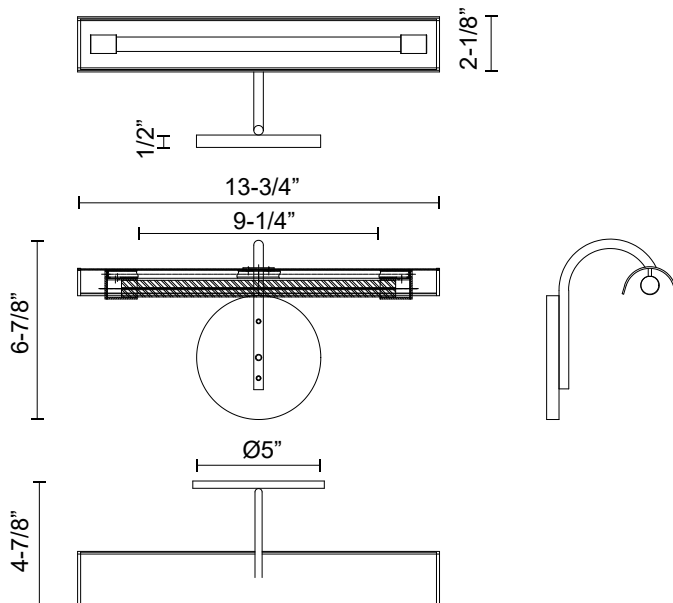

ASTRID WV316501UBMS

FIXTURE DIMENSIONS W13-3/4" x H6-7/8" x E4-7/8"

HEIGHT FROM CENTER 4-1/2"

EXTENSION 4-7/8"

LIGHT SOURCE LED

WATTAGE 7W

TOTAL LUMENS 735lm

DELIVERED LUMENS 585lm

VOLTAGE 120V

COLOR TEMPERATURE 2700K

CRI (RA) 90CRI

DIMMABLE Yes, TRIAC/ELV Dimmer (Not Included)

GLASS DETAILS Clear Glass

MATERIAL Brass

LOCATION Damp

BARCODE 691759060195

CANOPY DIMENSIONS D5" x E1/2"

FINISH OPTION(S) Urban Bronze with Metal Shade

[D - Diameter, L - Length, W - Width, H - Height, E - Extension]

AVAILABLE FINISHES:

Urban Bronze with Metal Shade

Vintage Brass with Metal Shade

*For complete warranty terms, please visit: www.aloralighting.com/warranty