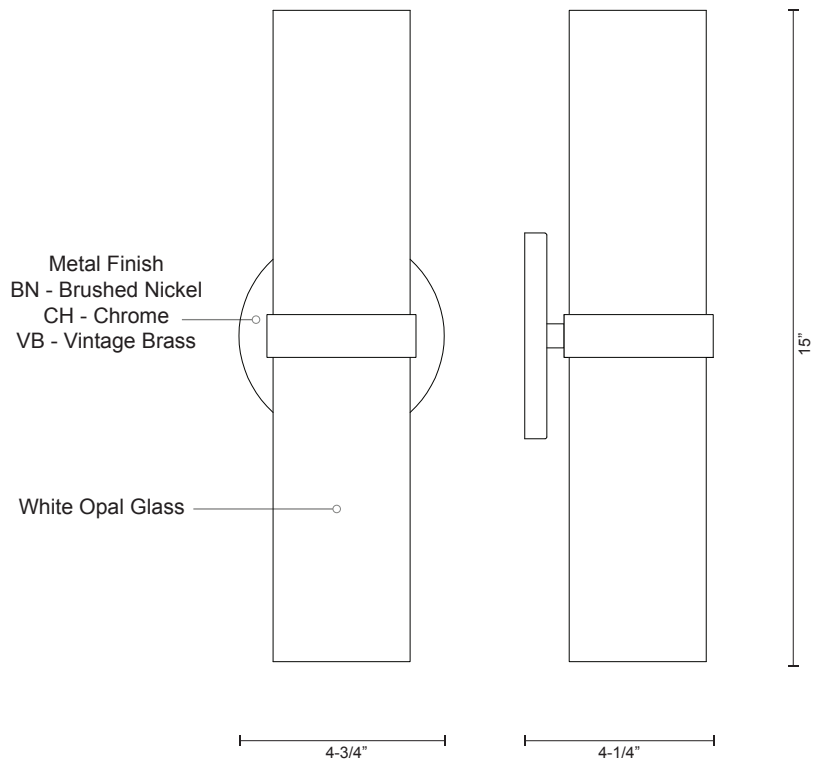

# WS9815

SPECIFICATION SHEET

PROJECT		
DATE		TYPE

Sophisticated LED technology meets indoor wall sconce fixture

- White opal glass cylinder
- Brushed Nickel, Chrome, or Vintage Brass metal details
- Dimmable with ELV dimmer (Not included)
- Custom options available

Color Temp	3000K
CRI (Ra)	>90
Dimming	100% - 10%
Rated Life	50,000 hours

Voltage	Watt	LED Lumens	Delivered Lumens	Finish(es)
120V	16W	2 x 600lm		BN / CH / VB

WS9815-BN

WS9815-BN

WS9815-CH

WS9815-VB