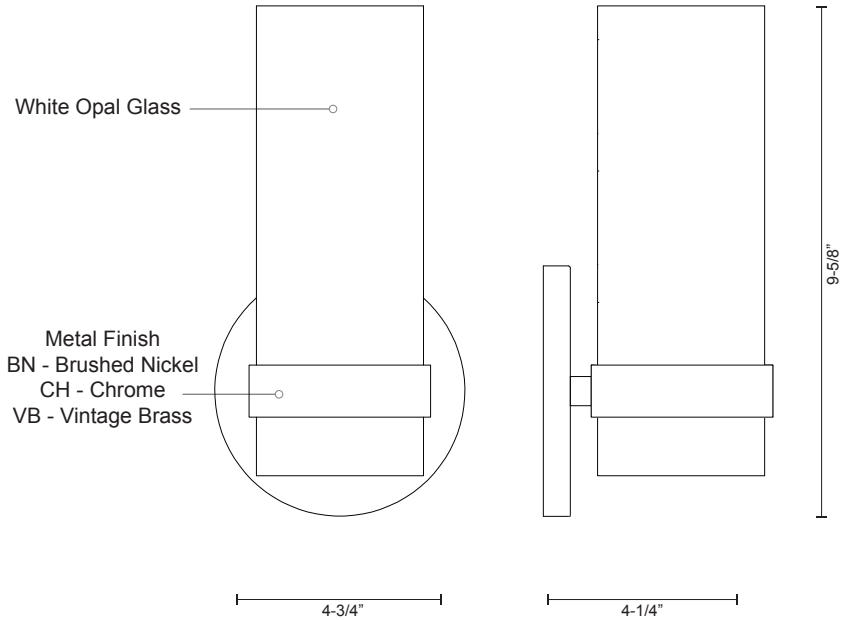

# WS9809

SPECIFICATION SHEET

PROJECT		
DATE		TYPE

Sophisticated LED technology meets indoor wall sconce fixture

- White opal glass cylinder
- Brushed Nickel, Chrome, or Vintage Brass metal details
- Dimmable with ELV dimmer (Not included)
- Custom options available

Color Temp	3000K
CRI (Ra)	>90
Dimming	100% - 10%
Rated Life	50,000 hours

Voltage	Watt	LED Lumens	Delivered Lumens	Finish(es)
120V	8W	600lm		BN / CH / VB

WS9809-BN

WS9809-BN

WS9809-CH

WS9809-VB