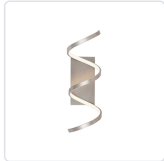

DESCRIPTION

A looping radiant line casts light across space in a continuous helical path. The Synergy series is characterized by the rolled rectangular extrusion, which emits soft light through the silicon opal lens. Configured in both linear and ring arrangements, the arcing aluminum allows the curated finishes to be visible at every angle.

WS93724-AN
Antique Brass

WS93724-AS
Antique Silver

WS93724-BK
Black

SPECIFICATION DETAILS

* For custom options, consult factory for details.

Fixture Dimensions	W24" x H7" x E8-1/2"
Light Source	LED with DC Driver
Wattage	26W
Total Lumens	2210lm
Delivered Lumens	AN-1320lm; AS-1436lm; BK-1028lm;
Voltage	120V
Color Temperature	3000K
CRI (Ra)	90CRI
Optional Color Temps	2700K - 5000K Available, Minimum Order Quantities Apply
LED Rated Life	50,000 hours
Dimming	100% - 10%, TRIAC or ELV Dimmer (Not Included)
Diffuser Details	Frosted acrylic diffuser
Location	Dry
Warranty	5 Years
Mounting Style	All Orientation; Ceiling and Wall;
Canopy Dimensions	W5-1/2" x H11" x E1-3/8"