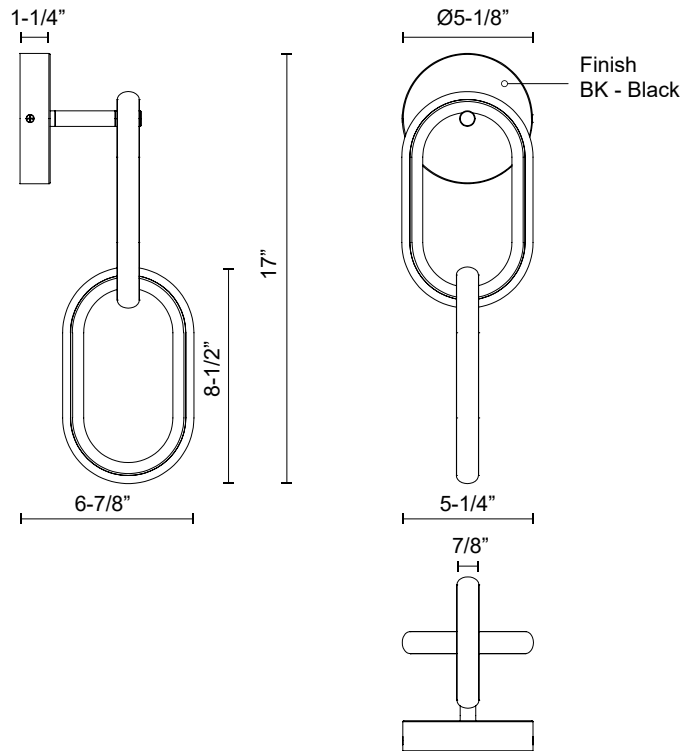

AIREN WS92617

WALL

PROJECT

WS92617-BK
Black

SPECIFICATION DETAILS

| | |
|-------------------------------|---|
| Fixture Dimensions | W5-1/4" x H17" x E6-7/8" |
| Light Source | LED with DC Driver |
| Wattage | 20W |
| Total Lumens | 1600lm |
| Delivered Lumens | 1161lm |
| Voltage | 120V |
| Color Temperature | 3000K |
| CRI (Ra) | 90CRI |
| Optional Color Temps | 2700K - 5000K Available, Minimum Order Quantities Apply |
| LED Rated Life | 50,000 hours |
| Dimming | 100% - 10%, TRIAC or ELV Dimmer (Not Included) |
| Diffuser Details | White Silicone |
| Location | Dry |
| Compliance | T24-JA8 |
| Illumination Direction | Up/Down |
| Mounting Style | Down Only |
| CEC Title 24 JA8 | Yes, JA8-22 |
| Canopy Dimensions | D5-1/8" x E1-1/4" |

* For custom options, consult factory for details.

* For warranty information, please visit www.kuzcolighting.com/warranty

DESCRIPTION

The sophistication and elegance of jewelry are at the heart of the Airen Collection. This sleek chain link design comprises interlocking ovals with LEDs around the exterior. With 360-degree illumination, the Airen family immediately ignites a room with both light and personality.