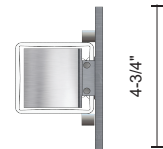

WS8418

SPECIFICATION SHEET

PROJECT		
DATE		TYPE

Sophisticated LED technology meets wall sconce

- Rectangular shaped white opal glass
- Brushed Nickel or chrome details
- Dimmable with ELV dimmer (Not included)
- Can be mounted vertical or horizontal
- 120V

Color Temp 3000K
CRI(Ra) >80
Dimming 100% - 10%
Rated Life 50,000 hours

Voltage	Watt	LED Lumens	Delivered Lumens	Finish(es)
120V	30W	2400	1330	BN / CH

WS8424-BN