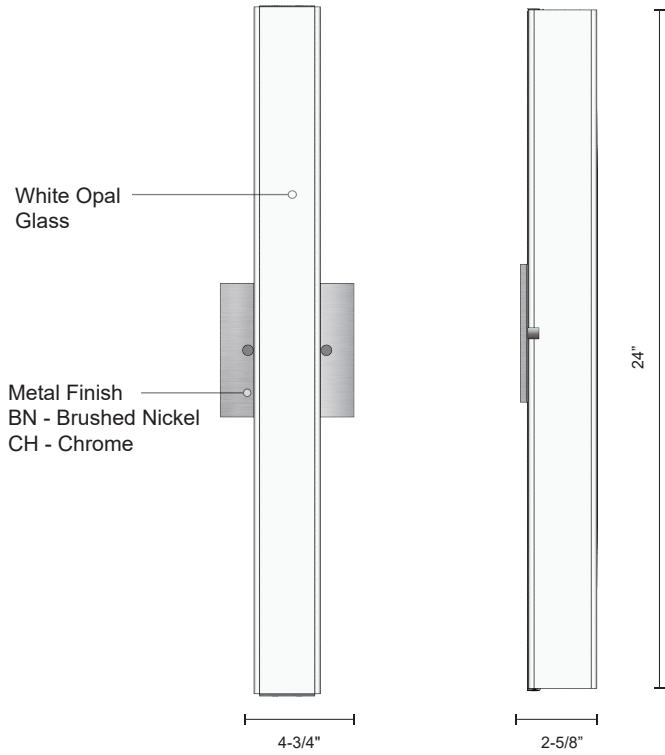

WS8418

SPECIFICATION SHEET

PROJECT		
DATE		TYPE

Sophisticated LED technology meets wall sconce

- Rectangular shaped white opal glass
- Brushed Nickel or chrome details
- Dimmable with ELV dimmer (Not included)
- Can be mounted vertical or horizontal
- 120V

Color Temp 3000K
 CRI(Ra) >80
 Dimming 100% - 10%
 Rated Life 50,000 hours

Voltage	Watt	LED Lumens	Delivered Lumens	Finish(es)
120V	30W	2400	1330	BN / CH

WS8424-BN

WS8424-BN

WS8424-CH