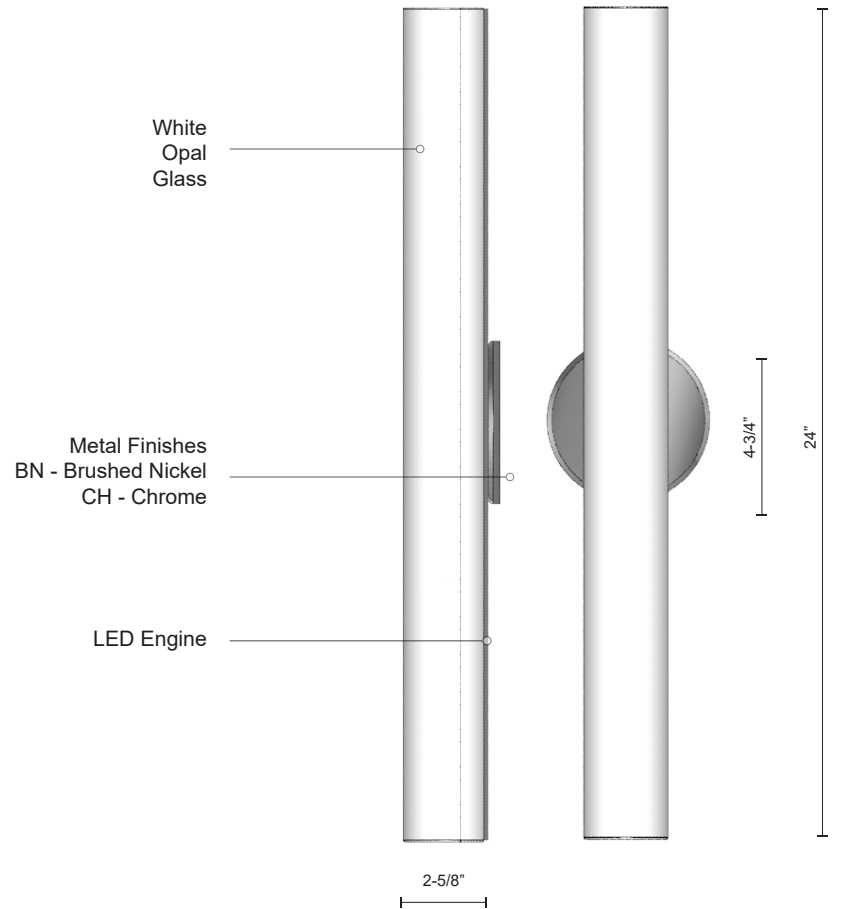

### Sophisticated LED technology meets indoor ceiling fixture

- Cylinder shaped white opal glass
- Brushed nickel or Chrome details
- Dimmable with ELV dimmer (Not included)
- 120V

Color Temp 3000K  
 CRI (Ra) >80  
 Dimming 100% - 10%  
 Rated Life 50,000 hours

Voltage	Watt	LED Lumens	Delivered Lumens	Finish(es)
120V	30W	2400	1400	BN / CH

WS8324-CH

WS8324-BN

WS8324-CH