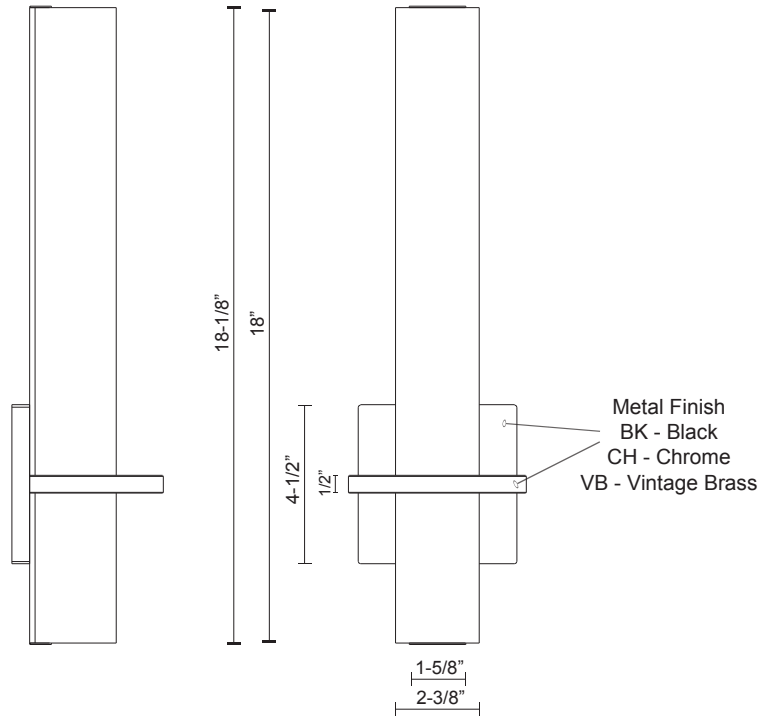

WS83218

Specification Sheet

Wall Sconce

PROJECT					
DATE		TYPE			
Voltage	Watt	LED Lumens	Delivered Lumens	Finish(es)	Color Temp
120V	13W*	1200lm*	780lm*	BK - Black	3000K
120V	13W*	1200lm*	780lm*	CH - Chrome	CRI(Ra) >90
120V	13W*	1200lm*	780lm*	VB - Vintage Brass	Dimming 100%-10%
					Rated Life 50,000 hours

*Preliminary figures

Product Descriptions

Product Details

High system efficacy
Low total life cycle cost
No visible flicker AC operation
ETL listed
5-year LED and fixture warranty.
Complete warranty terms located at:
www.kuzcolighting.com/warranty
Utilizes our patented Driverless LED Light Engine technology - connects directly to AC, no external driver needed.
Dimmable with ELV dimmer (not included)
Custom options available