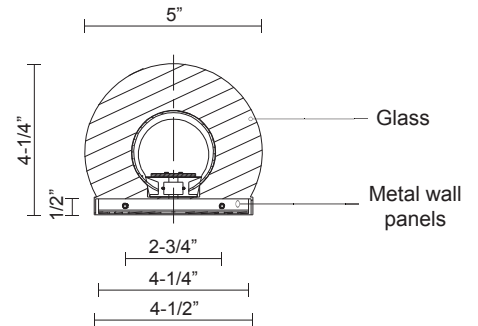

WS83218

Specification Sheet

Wall Sconce

CH - Chrome

BK - Black

VB - Vintage Brass

PROJECT					
DATE		TYPE			
Voltage	Watt	LED Lumens	Delivered Lumens	Finish(es)	Color Temp
120V	13W*	1200lm*	780lm*	BK - Black	3000K
120V	13W*	1200lm*	780lm*	CH - Chrome	CRI(Ra) >90
120V	13W*	1200lm*	780lm*	VB - Vintage Brass	Dimming 100%-10%
					Rated Life 50,000 hours

Comments:

Canopy dimensions: