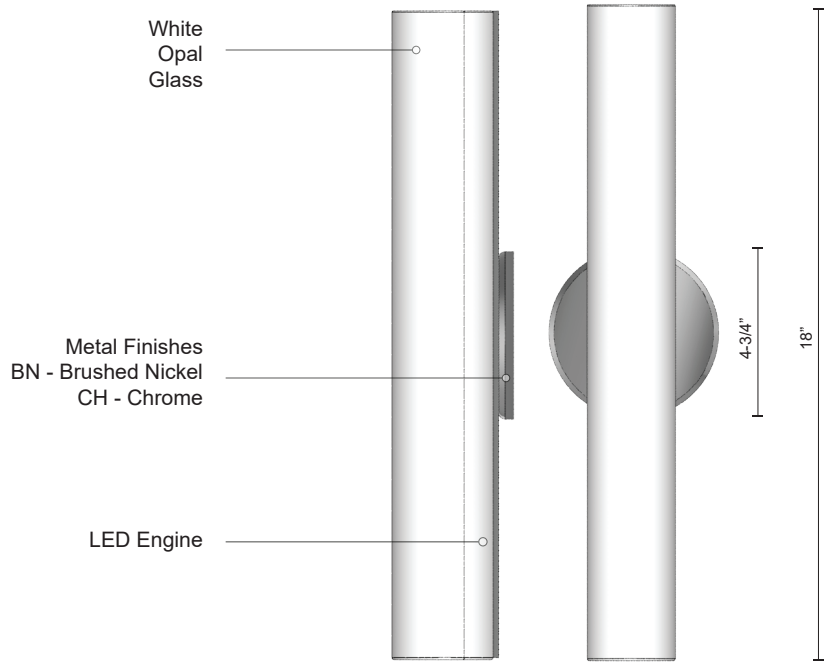

WS8318

SPECIFICATION SHEET

PROJECT		
DATE		TYPE

Sophisticated LED technology meets indoor ceiling fixture

- Cylinder shaped white opal glass
- Brushed nickel or Chrome details
- Dimmable with ELV dimmer (Not included)
- 120V

Color Temp 3000K
 CRI (Ra) >80
 Dimming 100% - 10%
 Rated Life 50,000 hours

Voltage	Watt	LED Lumens	Delivered Lumens	Finish(es)
120V	18W	1600	1100*	BN / CH

*Subject to testing confirmation.

WS8318-CH

WS8318-BN