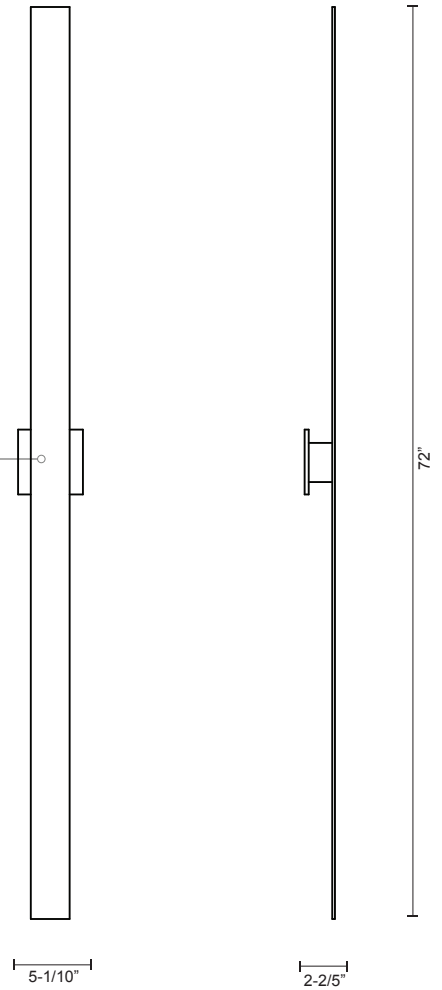

WS7972

SPECIFICATION SHEET

PROJECT		
DATE		TYPE

Sophisticated LED technology meets indoor wall sconce fixture

- Formed aluminum with powder coat and electroplated finish
- May be mounted both vertically or horizontally
- Dimmable with ELV dimmer (Not included)
- Custom options available

Color Temp 3000K
 CRI (Ra) >90
 Dimming 100% - 10%
 Rated Life 50,000 hours

Voltage	Watt	LED Lumens	Delivered Lumens	Finish(es)
120V	90W	7200lm		BN / BK / WH

WS7972-BN

Metal Finish
 BN - Brushed Nickel
 BK - Black
 WH - White