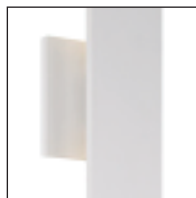

WS7950

SPECIFICATION SHEET

PROJECT		
DATE		TYPE

Sophisticated LED technology meets indoor wall sconce fixture

- Formed aluminum with powder coat and electroplated finish
- May be mounted both vertically or horizontally
- Dimmable with ELV dimmer (Not included)
- Custom options available

Color Temp	3000K
CRI (Ra)	>90
Dimming	100% - 10%
Rated Life	50,000 hours

Voltage	Watt	LED Lumens	Delivered Lumens	Finish(es)
120V	60W	4800lm		BN / BK / WH

WS7950-BK

Metal Finish
BN - Brushed Nickel
BK - Black
WH - White

WS7950-WH