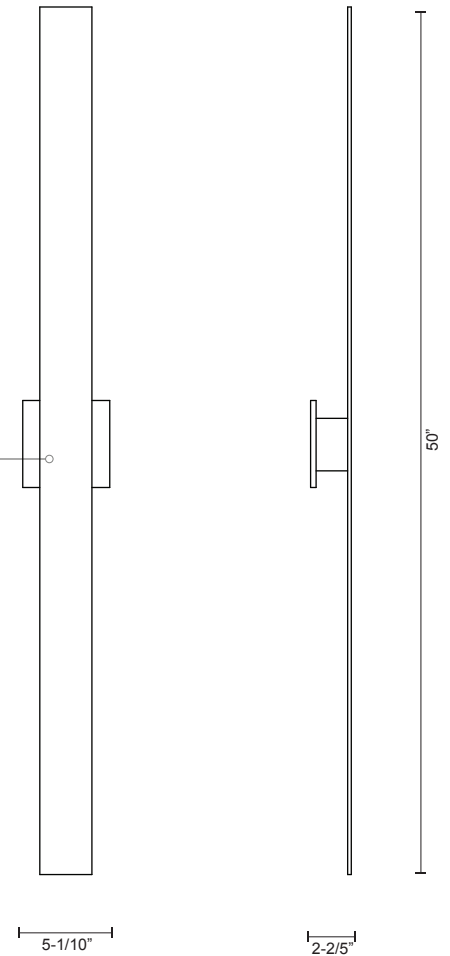

WS7950

SPECIFICATION SHEET

PROJECT		
DATE		TYPE

Sophisticated LED technology meets indoor wall sconce fixture

- Formed aluminum with powder coat and electroplated finish
- May be mounted both vertically or horizontally
- Dimmable with ELV dimmer (Not included)
- Custom options available

Color Temp	3000K
CRI (Ra)	>90
Dimming	100% - 10%
Rated Life	50,000 hours

Voltage	Watt	LED Lumens	Delivered Lumens	Finish(es)
120V	60W	4800lm		BN / BK / WH

WS7950-BK

Metal Finish
 BN - Brushed Nickel
 BK - Black
 WH - White