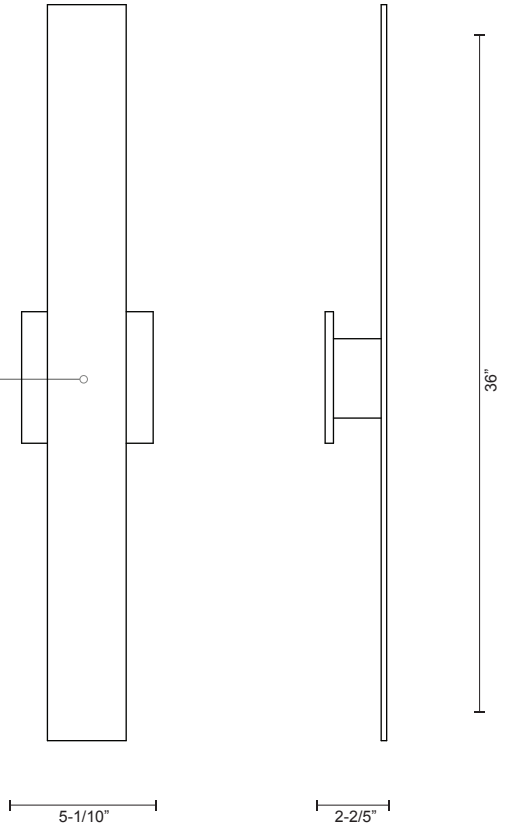

WS7935

SPECIFICATION SHEET

PROJECT		
DATE		TYPE

Sophisticated LED technology meets indoor wall sconce fixture

- Formed aluminum with powder coat and electroplated finish
- May be mounted both vertically or horizontally
- Dimmable with ELV dimmer (Not included)
- Custom options available

Color Temp	3000K
CRI (Ra)	>90
Dimming	100% - 10%
Rated Life	50,000 hours

Voltage	Watt	LED Lumens	Delivered Lumens	Finish(es)
120V	40W	3200lm		BN / BK / WH

WS7935-WH

Metal Finish
 BN - Brushed Nickel
 BK - Black
 WH - White