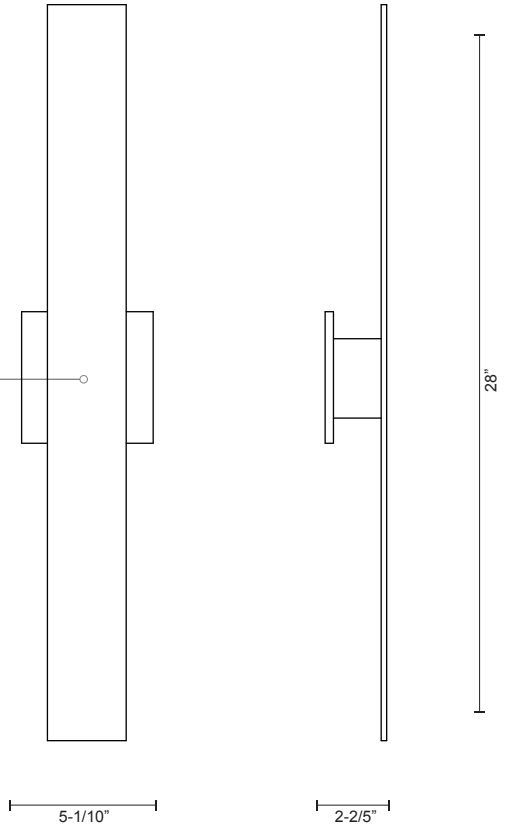

WS7928

SPECIFICATION SHEET

PROJECT		
DATE		TYPE

Sophisticated LED technology meets indoor wall sconce fixture

- Formed aluminum with powder coat and electroplated finish
- May be mounted both vertically or horizontally
- Dimmable with ELV dimmer (Not included)
- Custom options available

Color Temp	3000K
CRI (Ra)	>90
Dimming	100% - 10%
Rated Life	50,000 hours

Voltage	Watt	LED Lumens	Delivered Lumens	Finish(es)
120V	30W	2400lm		BN / BK / WH

WS7928-WH

Metal Finish
 BN - Brushed Nickel
 BK - Black
 WH - White

WS7928-BN

WS7928-BK

W7928-WH