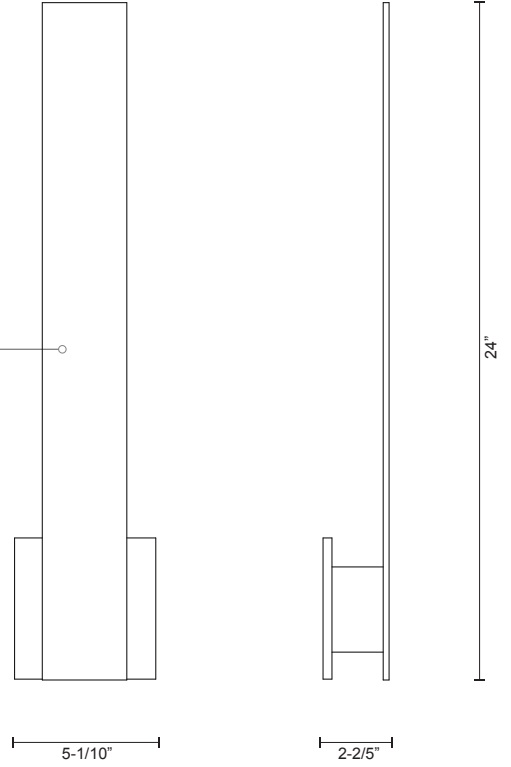

WS7924

SPECIFICATION SHEET

PROJECT		
DATE		TYPE

Sophisticated LED technology meets indoor wall sconce fixture

- Formed aluminum with powder coat and electroplated finish
- Single (concealed) or double J-box option included
- Dimmable with ELV dimmer (Not included)
- Custom options available

Color Temp	3000K
CRI (Ra)	>90
Dimming	100% - 10%
Rated Life	50,000 hours

Voltage	Watt	LED Lumens	Delivered Lumens	Finish(es)
120V	23W	1600lm		BN / BK / WH

WS7924-BN

Metal Finish
 BN - Brushed Nickel
 BK - Black
 WH - White