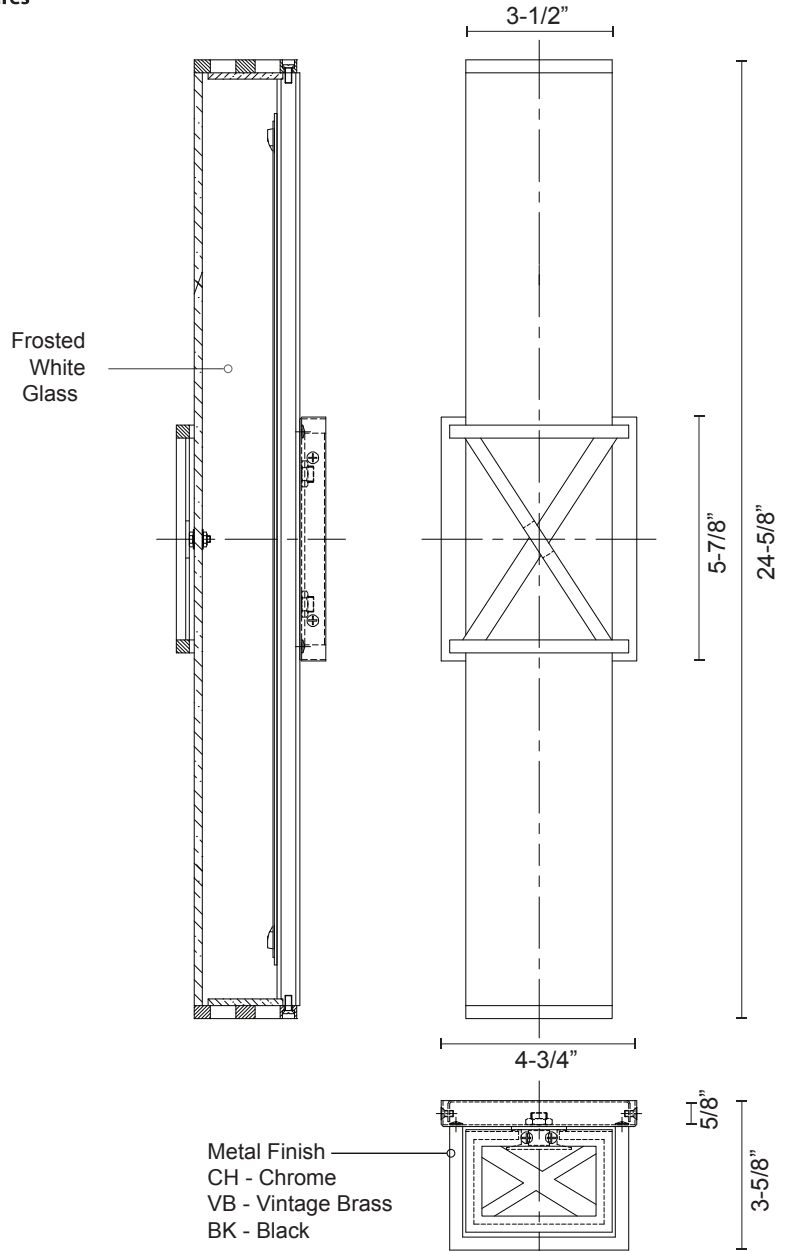

Rectangular with X metal detail and frosted white glass, X will certainly mark the spot. Provides ambient and clear light to illuminate your space. Can mount vertically as well horizontally. Available in three sizes dependent on your space or function.

*Preliminary figures

Fixture Weight:

Canopy Dimensions:
L: 4-3/8" H: 5-7/8" W: 5/8"

Comments:

KUZCO
LIGHTING

20170710

19054 28th Avenue
Surrey, BC, Canada
V3Z 6M3

T: 604 538 7162
F: 604 538 7196
W: Kuzcolighting.com