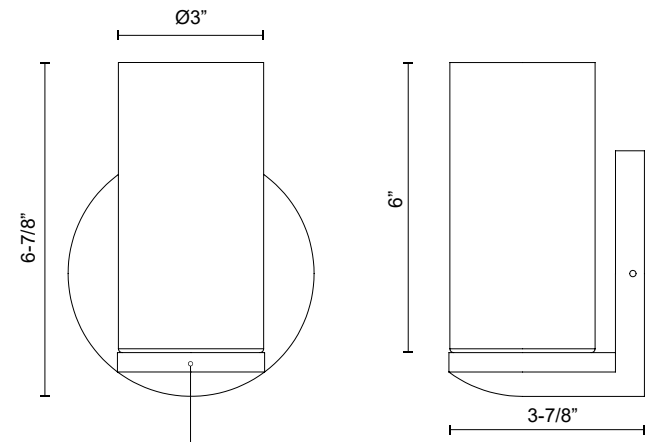

BIRCH WS53505

WALL

PROJECT

SPECIFICATION DETAILS

Fixture Dimensions	W3" x H6-7/8" x E3-7/8"
Light Source	AC LED Module
Wattage	6W
Total Lumens	430lm
Delivered Lumens	230lm*
Voltage	120V
Color Temperature	3000K
CRI (Ra)	90CRI
Optional Color Temps	2700K - 5000K Available, Minimum Order Quantities Apply
LED Rated Life	50,000 hours
Dimming	100% - 10%, ELV Dimmer (Not Included)
Diffuser Details	White Diffuser (interior)
Glass Details	Clear Glass (exterior)
ADA Compliant	Yes
Location	Damp
Compliance	ADA
Illumination Direction	Up or Down
Mounting Style	Up or Down
Canopy Dimensions	D5" x H5/8"

* For custom options, consult factory for details.

* For warranty information, please visit www.kuzcolighting.com/warranty

DESCRIPTION

If warm candlelight is what you're after, look no further than the Birch Collection. Clear glass cylinders with frosted glass diffusers give the distinguished look of soft, lit candles for a clean, romantic feel that plays well in various spaces. Available in Brushed Gold or Powder-Coated Black

Finish
BG/CL - Brushed Gold/Clear Glass
BK/CL - Black/Clear Glass

KUZCO

19054 28TH AVENUE
SURREY - BC V3Z 6M3
CANADA

WWW.KUZCOLIGHTING.COM

COMMENT