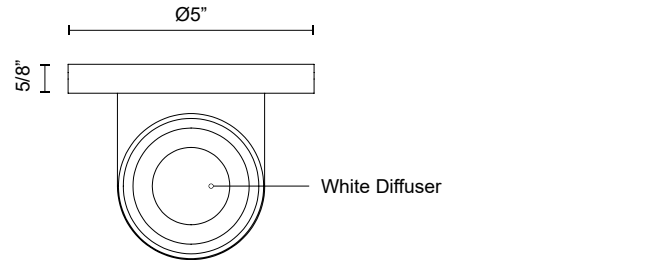

BIRCH WS53505

WALL

PROJECT

SPECIFICATION DETAILS

Fixture Dimensions	W3" x H6-7/8" x E3-7/8"
Light Source	AC LED Module
Wattage	6W
Total Lumens	430lm
Delivered Lumens	230lm*
Voltage	120V
Color Temperature	3000K
CRI (Ra)	90CRI
Optional Color Temps	2700K - 5000K Available, Minimum Order Quantities Apply
LED Rated Life	50,000 hours
Dimming	100% - 10%, ELV Dimmer (Not Included)
Diffuser Details	White Diffuser (interior)
Glass Details	Clear Glass (exterior)
ADA Compliant	Yes
Location	Damp
Compliance	ADA
Illumination Direction	Up or Down
Mounting Style	Up or Down
Canopy Dimensions	D5" x H5/8"

* For custom options, consult factory for details.

* For warranty information, please visit www.kuzcolighting.com/warranty

DESCRIPTION

If warm candlelight is what you're after, look no further than the Birch Collection. Clear glass cylinders with frosted glass diffusers give the distinguished look of soft, lit candles for a clean, romantic feel that plays well in various spaces. Available in Brushed Gold or Powder-Coated Black

Finish
BG/CL - Brushed Gold/Clear Glass
BK/CL - Black/Clear Glass

KUZCO

19054 28TH AVENUE
SURREY - BC V3Z 6M3
CANADA

WWW.KUZCOLIGHTING.COM

COMMENT