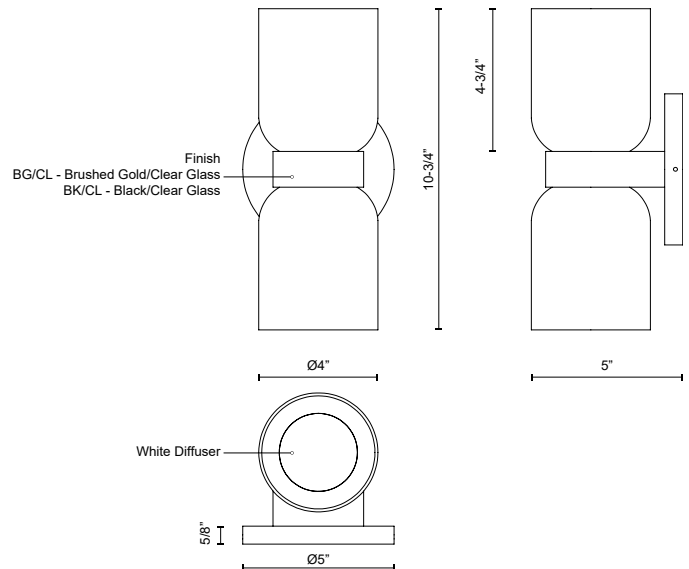

CEDAR WS52511

WALL

PROJECT

WS52511-BG/CL
Brushed Gold/Clear

WS52511-BK/CL
Black/Clear

SPECIFICATION DETAILS

Fixture Dimensions	W4" x H10-3/4" x E5"
Light Source	AC LED Module
Wattage	11W
Total Lumens	850lm
Delivered Lumens	490lm*
Voltage	120V
Color Temperature	3000K
CRI (Ra)	90CRI
Optional Color Temps	2700K - 5000K Available, Minimum Order Quantities Apply
LED Rated Life	50,000 hours
Dimming	100% - 10%, ELV Dimmer (Not Included)
Diffuser Details	White Diffuser (interior)
Glass Details	Clear Glass (exterior)
Location	Damp
Illumination Direction	Up/Down
Mounting Style	Up or Down
Canopy Dimensions	D5" x H5/8"

* For custom options, consult factory for details.

* For warranty information, please visit www.kuzcolighting.com/warranty

DESCRIPTION

The charming Cedar Collection is filled with whimsical frosted glass diffusers resting inside clear glass shades. This versatile family includes a variety of different mounting options that can be mounted up, down, horizontally, or vertically. The metal base details offer a nice rigidity that compliments the soft curves found on the rest of the piece and are available in two finishes.