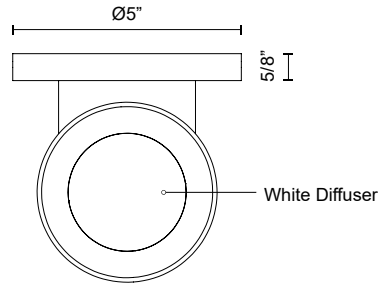

CEDAR WS52505

WALL

PROJECT

DESCRIPTION

The charming Cedar Collection is filled with whimsical frosted glass diffusers resting inside clear glass shades. This versatile family includes a variety of different mounting options that can be mounted up, down, horizontally, or vertically. The metal base details offer a nice rigidity that compliments the soft curves found on the rest of the piece and are available in two finishes.

SPECIFICATION DETAILS

Fixture Dimensions	W4" x H5-3/4" x E5"
Light Source	AC LED Module
Wattage	6W
Total Lumens	430lm
Delivered Lumens	240lm*
Voltage	120V
Color Temperature	3000K
CRI (Ra)	90CRI
Optional Color Temps	2700K - 5000K Available, Minimum Order Quantities Apply
LED Rated Life	50,000 hours
Dimming	100% - 10%, ELV Dimmer (Not Included)
Diffuser Details	White Diffuser (interior)
Glass Details	Clear Glass (exterior)
Location	Damp
Illumination Direction	Up or Down
Mounting Style	Up or Down
Canopy Dimensions	D5" x H5/8"

* For custom options, consult factory for details.

* For warranty information, please visit www.kuzcolighting.com/warranty

KUZCO

19054 28TH AVENUE
SURREY - BC V3Z 6M3
CANADA

WWW.KUZCOLIGHTING.COM

COMMENT