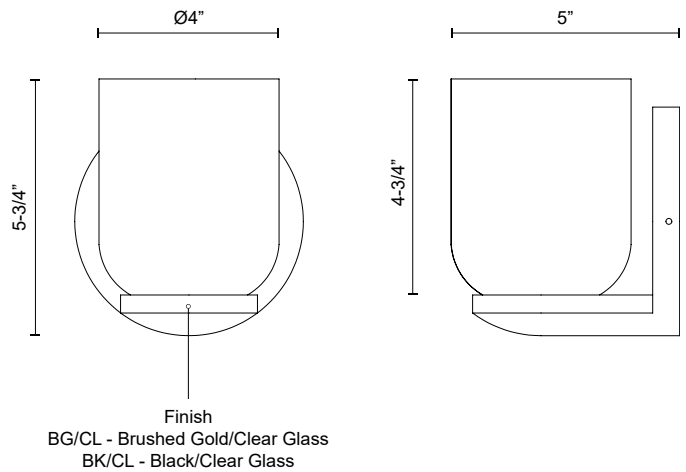

CEDAR WS52505

WALL

PROJECT

DESCRIPTION

The charming Cedar Collection is filled with whimsical frosted glass diffusers resting inside clear glass shades. This versatile family includes a variety of different mounting options that can be mounted up, down, horizontally, or vertically. The metal base details offer a nice rigidity that compliments the soft curves found on the rest of the piece and are available in two finishes.

SPECIFICATION DETAILS

Fixture Dimensions	W4" x H5-3/4" x E5"
Light Source	AC LED Module
Wattage	6W
Total Lumens	430lm
Delivered Lumens	240lm*
Voltage	120V
Color Temperature	3000K
CRI (Ra)	90CRI
Optional Color Temps	2700K - 5000K Available, Minimum Order Quantities Apply
LED Rated Life	50,000 hours
Dimming	100% - 10%, ELV Dimmer (Not Included)
Diffuser Details	White Diffuser (interior)
Glass Details	Clear Glass (exterior)
Location	Damp
Illumination Direction	Up or Down
Mounting Style	Up or Down
Canopy Dimensions	D5" x H5/8"

* For custom options, consult factory for details.

* For warranty information, please visit www.kuzcolighting.com/warranty

KUZCO

19054 28TH AVENUE
SURREY - BC V3Z 6M3
CANADA

WWW.KUZCOLIGHTING.COM

COMMENT