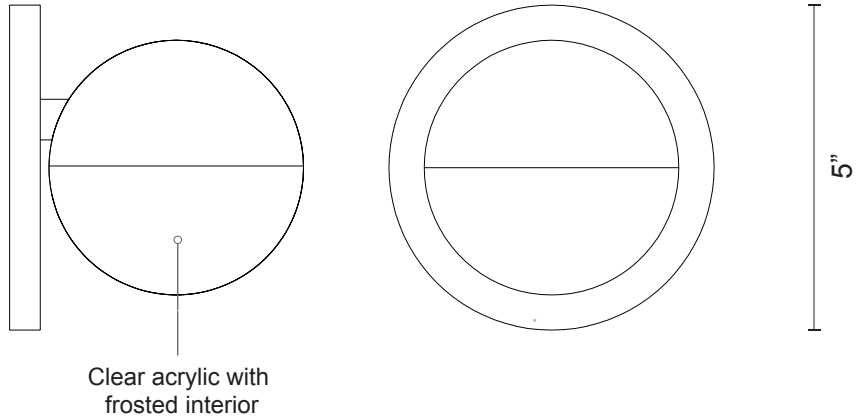

# WS47305

Specification Sheet

WallSconce

VB - Vintage Brass

Other Finishes:

CH - Chrome

PROJECT					
DATE				TYPE	
<b>Voltage</b>	<b>Watt</b>	<b>LED Lumens</b>	<b>Delivered Lumens</b>	<b>Finish(es)</b>	
120V	6W	400lm	TBD	VB - Vintage Brass	Color Temp 3000K
120V	6W	400lm	TBD	CH - Chrome	CRI (Ra) >90
					Dimming 100% - 10%
					Rated Life 50,000 hours

\*Preliminary figures

Fixture Weight:

Canopy dimensions:  
D: 5" H: 1/2"

Comments: