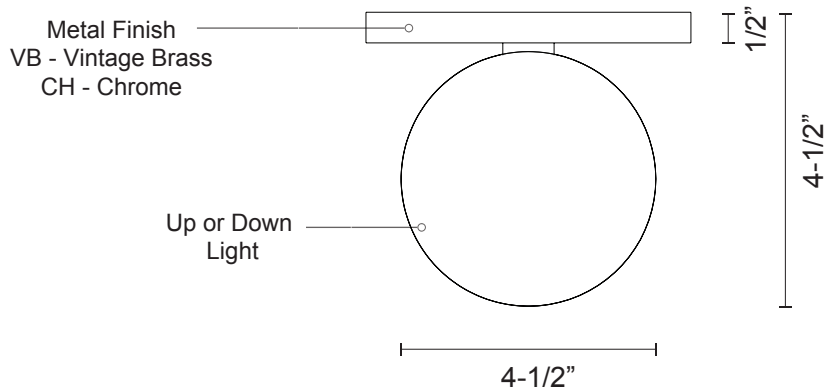

Product Descriptions

Product Details

- High system efficacy
- Low total life cycle cost
- No visible flicker AC operation
- ETL listed
- 5-year LED and fixture warranty.
- Complete warranty terms located at: www.kuzcolighting.com/warranty
- Utilizes our patented Driverless LED Light Engine technology - connects directly to AC, no external driver needed.
- Available in vintage brass and chrome metal finish.
- Up or down light.
- Dimmable (not included)
- Custom options available

Fixture Weight:

Canopy dimensions:
D: 5" H: 1/2"

Comments: