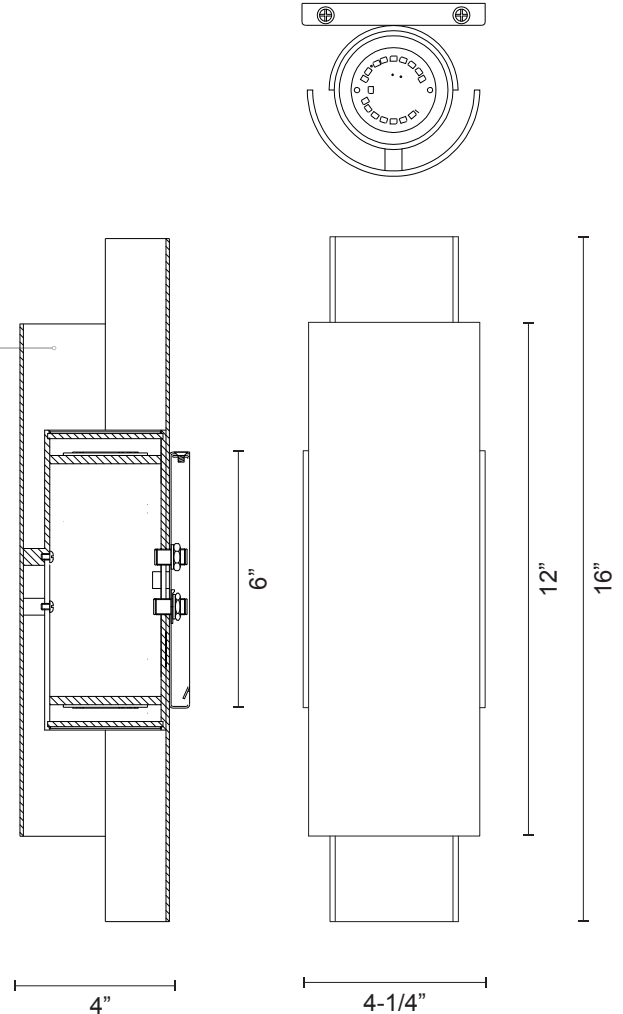

WS41216

Specification Sheet

Wall Sconce

BK - Black

PROJECT						V 1.0
DATE				TYPE		
Voltage	Watt	LED Lumens	Delivered Lumens	Finish(es)		
120V	19W	1200lm	367lm	BK - Black		Color Temp 3000K
120V	19W	1200lm	TBD	WH - White		CRI (Ra) >90
						Dimming 100% - 10%
						Rated Life 50,000 hours

*Preliminary figures

Other finishes:

WH - White

Product Description

The beveled curves of this striking wall sconce recall Art Deco elegance. The dramatic contrast between interior and exterior finishes accentuates the light, which is cast both upwards and downwards for maximum illumination.

Metal Finish
BK - Black with Gold interior
WH - White with Silver Interior

Fixture Weight:

Canopy dimensions:
L: 4-1/4" W: 6" H: 3/4"

Comments: