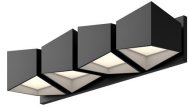

CUBIX VL31224

WALL

PROJECT

VL31224-BK/WH
Black/White

DESCRIPTION

The Cubix Collection is a playful take on the geometric patterns of origami. These fixtures are a luxe duotone finish of black and white that allows for easy integration into most color schemes and styles. The frosted acrylic diffuser provides softened direct lighting that's wonderful for bathrooms and kitchens.

SPECIFICATION DETAILS

Fixture Dimensions	W24-1/2" x E6-1/2" x H5-5/8"
Light Source	AC LED Module
Wattage	42W
Total Lumens	3400lm
Delivered Lumens	1950lm*
Voltage	120V
Color Temperature	3000K
CRI (Ra)	90CRI
Optional Color Temps	2700K - 5000K Available, Minimum Order Quantities Apply
LED Rated Life	50,000 hours
Dimming	100% - 10%, ELV Dimmer (Not Included)
Diffuser Details	White Acrylic
Location	Damp
Illumination Direction	Up/Down
Mounting Style	Up or Down
CEC Title 24 JA8	Yes, JA8-2022
Canopy Dimensions	W24-1/2" x H5-5/8" x E3/4"

* For custom options, consult factory for details.

* For warranty information, please visit www.kuzcolighting.com/warranty