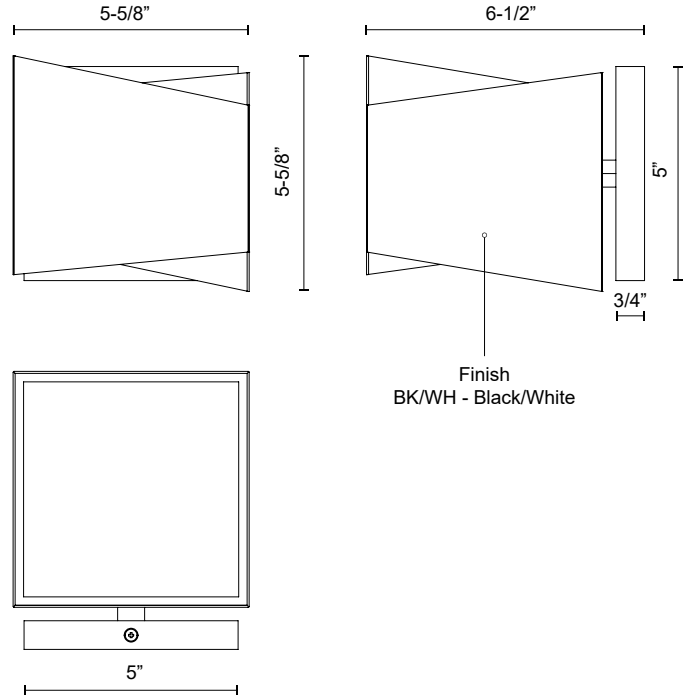

CUBIX WS31205

WALL

PROJECT

SPECIFICATION DETAILS

Fixture Dimensions	W5-5/8" x H5-5/8" x E6-1/2"
Light Source	AC LED Module
Wattage	11W
Total Lumens	850lm
Delivered Lumens	490lm*
Voltage	120V
Color Temperature	3000K
CRI (Ra)	90CRI
Optional Color Temps	2700K - 5000K Available, Minimum Order Quantities Apply
LED Rated Life	50,000 hours
Dimming	100% - 10%, ELV Dimmer (Not Included)
Diffuser Details	White Acrylic
Location	Dry
Illumination Direction	Up/Down
Mounting Style	Up or Down
CEC Title 24 JA8	Yes, JA8-2022
Canopy Dimensions	W5" x H5" x E3/4"

* For custom options, consult factory for details.

* For warranty information, please visit www.kuzcolighting.com/warranty

DESCRIPTION

The Cubix Collection is a playful take on the geometric patterns of origami. These fixtures are a luxe duotone finish of black and white that allows for easy integration into most color schemes and styles. The frosted acrylic diffuser provides softened direct lighting that's wonderful for bathrooms and kitchens.

KUZCO

19054 28TH AVENUE
SURREY - BC V3Z 6M3
CANADA

WWW.KUZCOLIGHTING.COM

COMMENT