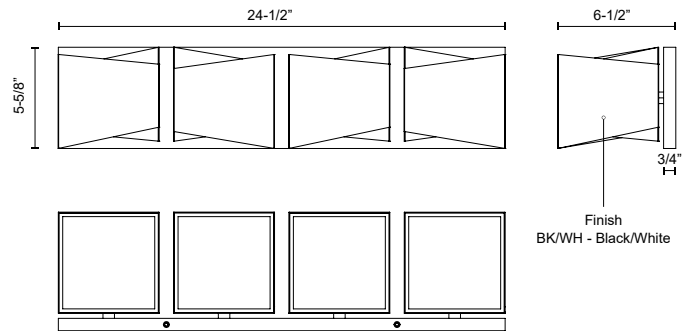

CUBIX VL31224

WALL

PROJECT

DESCRIPTION

The Cubix Collection is a playful take on the geometric patterns of origami. These fixtures are a luxe duotone finish of black and white that allows for easy integration into most color schemes and styles. The frosted acrylic diffuser provides softened direct lighting that's wonderful for bathrooms and kitchens.

SPECIFICATION DETAILS

Fixture Dimensions	W24-1/2" x E6-1/2" x H5-5/8"
Light Source	AC LED Module
Wattage	42W
Total Lumens	3400lm
Delivered Lumens	1950lm*
Voltage	120V
Color Temperature	3000K
CRI (Ra)	90CRI
Optional Color Temps	2700K - 5000K Available, Minimum Order Quantities Apply
LED Rated Life	50,000 hours
Dimming	100% - 10%, ELV Dimmer (Not Included)
Diffuser Details	White Acrylic
Location	Damp
Illumination Direction	Up/Down
Mounting Style	Up or Down
CEC Title 24 JA8	Yes, JA8-2022
Canopy Dimensions	W24-1/2" x H5-5/8" x E3/4"

* For custom options, consult factory for details.

* For warranty information, please visit www.kuzcolighting.com/warranty

KUZCO

19054 28TH AVENUE
SURREY - BC V3Z 6M3
CANADA

WWW.KUZCOLIGHTING.COM

COMMENT