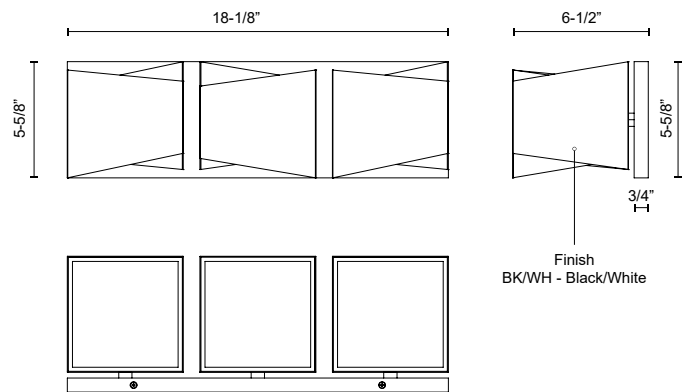

CUBIX VL31218

WALL

PROJECT

SPECIFICATION DETAILS

Fixture Dimensions	W18-1/8" x H5-5/8" x E6-1/2"
Light Source	AC LED Module
Wattage	32W
Total Lumens	2550lm
Delivered Lumens	1470lm*
Voltage	120V
Color Temperature	3000K
CRI (Ra)	90CRI
Optional Color Temps	2700K - 5000K Available, Minimum Order Quantities Apply
LED Rated Life	50,000 hours
Dimming	100% - 10%, ELV Dimmer (Not Included)
Diffuser Details	White Acrylic
Location	Damp
Illumination Direction	Up/Down
Mounting Style	Up or Down
Canopy Dimensions	W18-1/8" x H5-5/8" x E3/4"
CEC Title 24 JA8	Yes, JA8-2022

* For custom options, consult factory for details.

* For warranty information, please visit www.kuzcolighting.com/warranty

DESCRIPTION

The Cubix Collection is a playful take on the geometric patterns of origami. These fixtures are a luxe duotone finish of black and white that allows for easy integration into most color schemes and styles. The frosted acrylic diffuser provides softened direct lighting that's wonderful for bathrooms and kitchens.

KUZCO

19054 28TH AVENUE
SURREY - BC V3Z 6M3
CANADA

WWW.KUZCOLIGHTING.COM

COMMENT